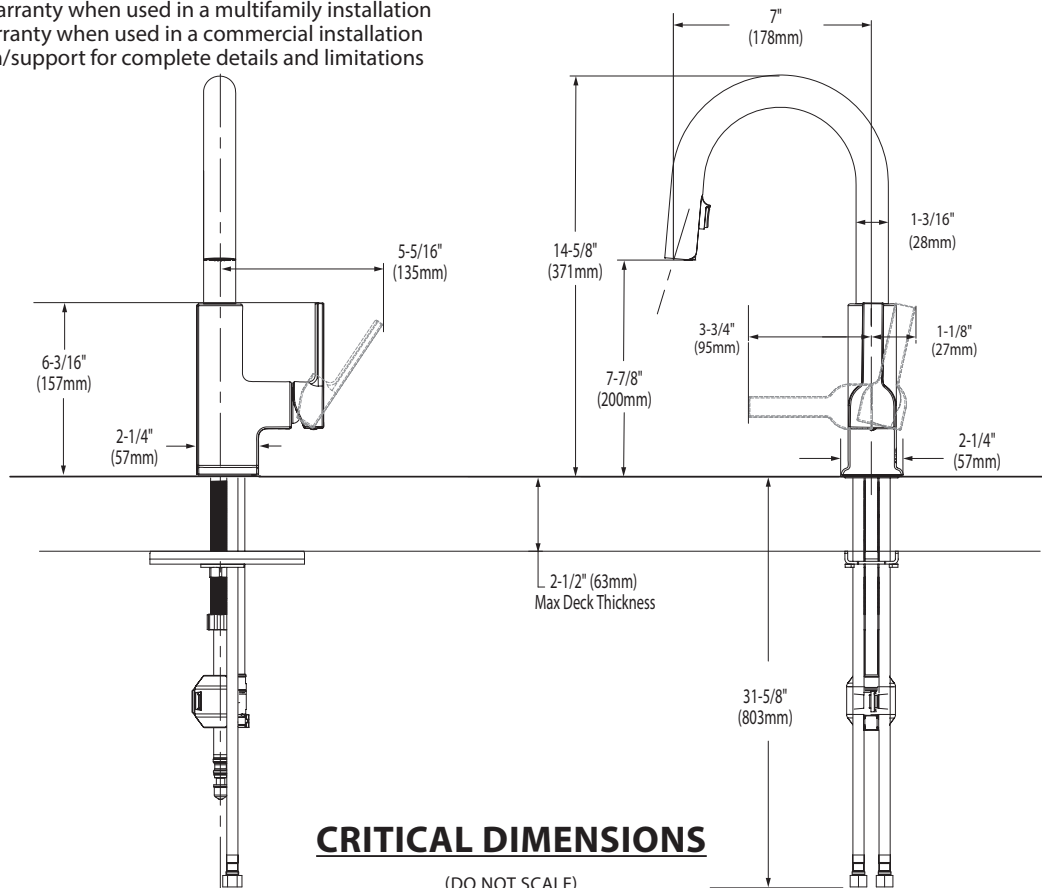

- Flow is limited to 1.5 gpm (5.7 L/min) at 60 psi

CARTRIDGE

- 1255™ Duralast™ cartridge for Single-Handle Faucets

STANDARDS

- Third party certified to IAPMO Green, ASME A112.18.1/CSA B125.1 and all applicable requirements referenced therein including NSF 61/9G & 372
- Meets CalGreen and Georgia SB370 requirements
- Complies with California Proposition 65 and with the Federal Safe Drinking Water Act
- The backflow protection system in the device consists of two independently operating check valves, a primary and a secondary which prevent backflow
- **ADA**  for lever handle

STō
Single Handle High Arc
Pulldown Prep/Bar Faucet

Models: S62308 series

NOTE: THIS FAUCET IS DESIGNED TO BE INSTALLED THROUGH 1 HOLE, 1-1/2" (38mm) MIN. DIA.

CRITICAL DIMENSIONS

(DO NOT SCALE)

TO ORDER PARTS CALL: 1-800-BUY-MOEN