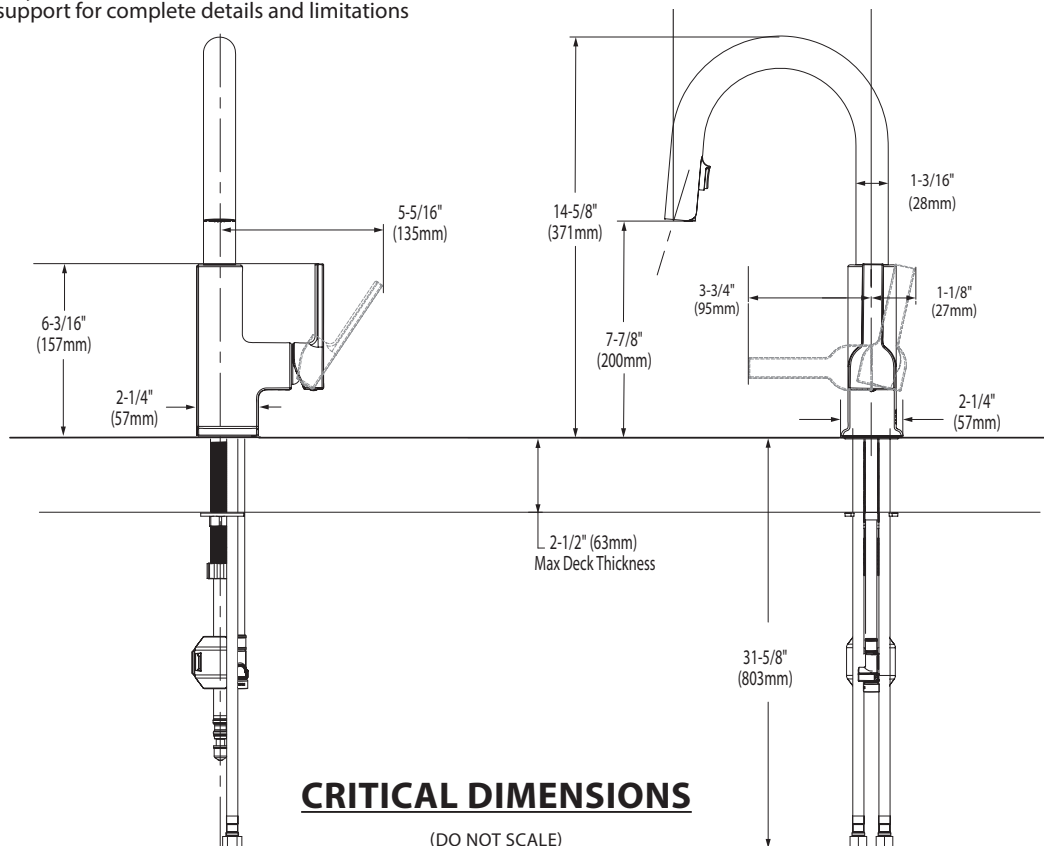

CRITICAL DIMENSIONS

(DO NOT SCALE)

TO ORDER PARTS CALL: 1-800-BUY-MOEN

www.moen.com