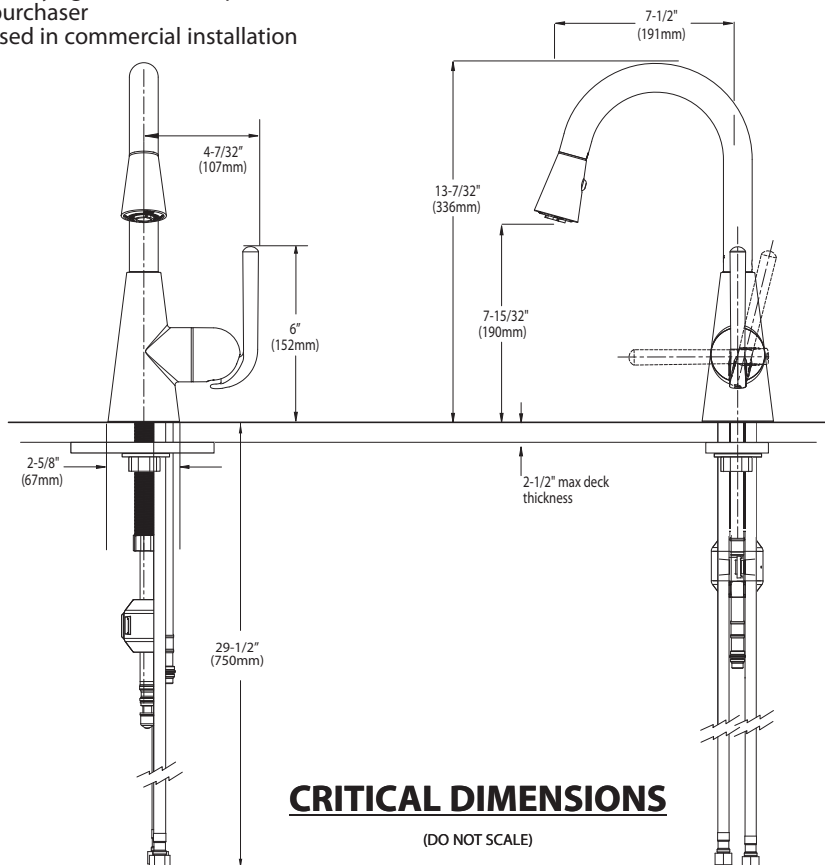

FOR MORE INFORMATION CALL: 1-800-BUY-MOEN

www.moen.com