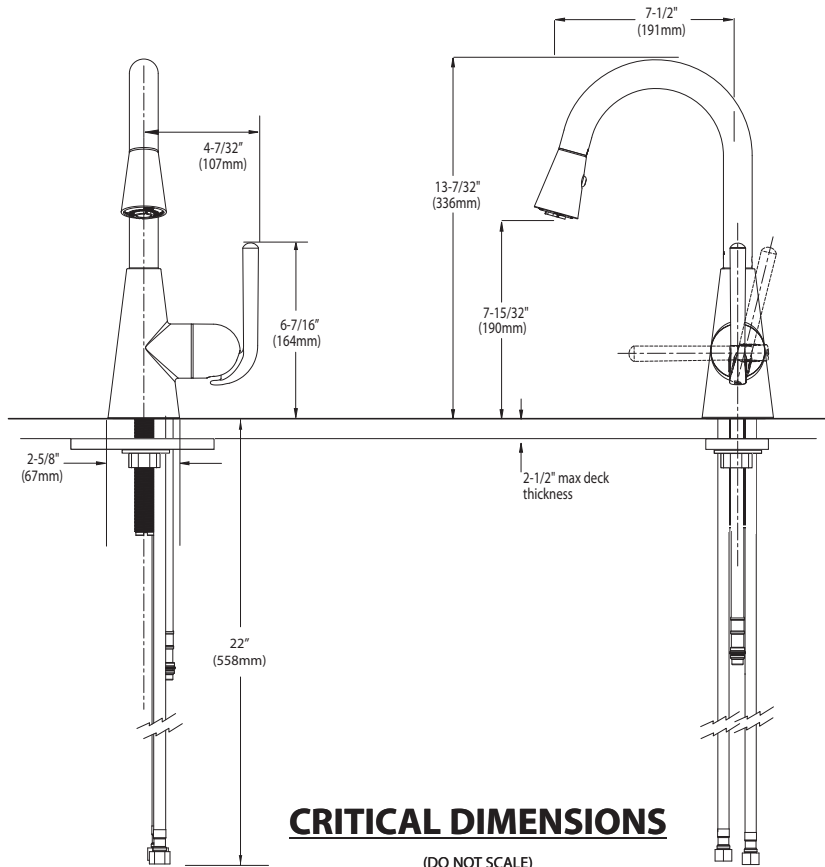

## DESCRIPTION

- Metal construction with various finishes identified by suffix
- Hydrolock® quick connect installation
- Pullout spray with 68" braided hose
- Flexible supply lines with 3/8" fittings connect directly to supply stop
- 360° rotating spout

## STANDARDS

- Third party certified to ASME A112.18.1/CSA B125.1 and all applicable requirements referenced therein including NSF 61/9
- Complies with California Proposition 65 and with the Federal Safe Drinking Water Act
- **ADA**  for lever handle
- The backflow protection system in the device consists of two independently operating check valves, a primary and a secondary which prevent backflow

**Model:** S61708 series

**NOTE:** THIS FAUCET IS DESIGNED TO BE INSTALLED THRU 1 HOLE, 1-1/2" (38mm) MIN. DIA.