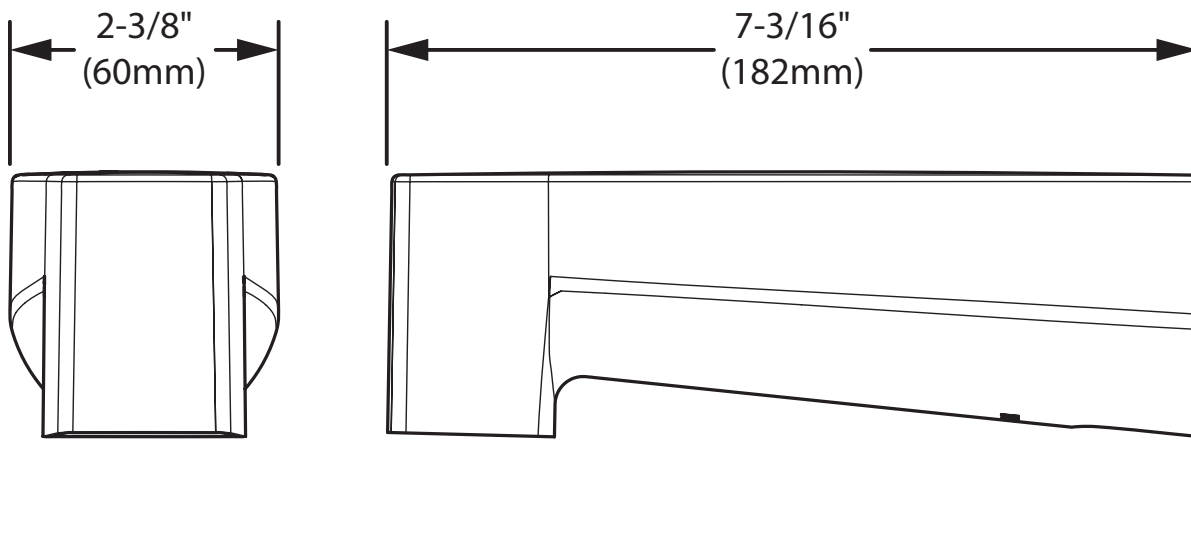

Buy it for looks. Buy it for life.®

Specifications

DESCRIPTION

- Metal construction with chrome finish
- Designed to be installed on a 1/2" pipe slip fit-CC connection
- Non-diverting

STANDARDS

- Third party certified to meet ASME A112.18.1/ CSA B125.1 and all applicable requirements referenced therein

Visit www.moen.com/support for complete details and limitations

Via™
Tub Spouts 1/2" Slip Fit

Model: S3901

CRITICAL DIMENSIONS

(DO NOT SCALE)