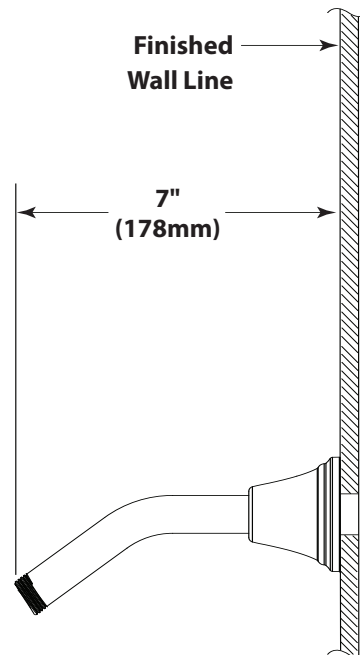

**Savvy™
Shower Arm**

Models: S193, S193BN, S193BB

CRITICAL DIMENSIONS
(DO NOT SCALE)