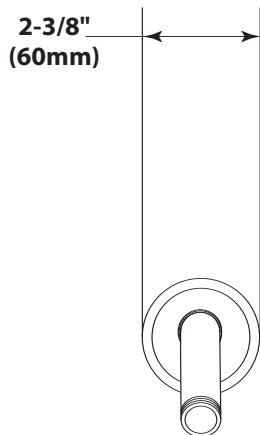

**Savvy™
Shower Arm**

Models: S193, S193BN, S193BB

CRITICAL DIMENSIONS
(DO NOT SCALE)