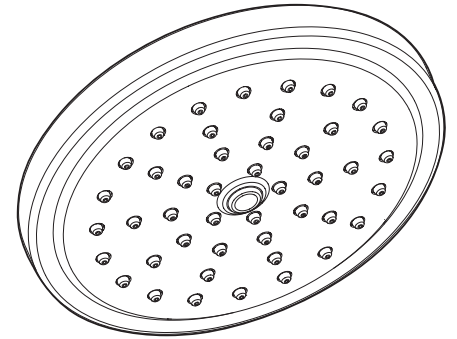

Specifications

*There is more than 1 version of this model.
Page down to identify the version you have.*

DESCRIPTION

- Metal construction with various finishes identified by suffix
- Brass swivel ball assembly

OPERATION

- Self pressurizing design that provides strong performance regardless of line pressure
- Single spray function

FLOW

- Showerhead is designed to deliver 2.5 gpm (9.5 L/min) at 80 psi
- EP suffix models are limited to 2.0 gpm (7.6 L/min) max for products manufactured prior to June 30, 2018. EP suffix models manufactured after June 30, 2018 are limited to 1.75 gpm (6.7 L/min) max.

Visit www.moen.com/support for complete details and limitations

6-3/4" Rainfall Showerhead

Models: S176 series

Models: S176EP series

CRITICAL DIMENSIONS

(DO NOT SCALE)

DESCRIPTION

- Metal construction with various finishes identified by suffix
- Brass swivel ball assembly

OPERATION

- Self pressurizing design that provides strong performance regardless of line pressure
- Single spray function

FLOW

- Showerhead is designed to deliver 2.5 gpm (9.5 L/min) at 80 psi
- EP suffix models are limited to 2.0 gpm (7.76 L/min) at 80 psi