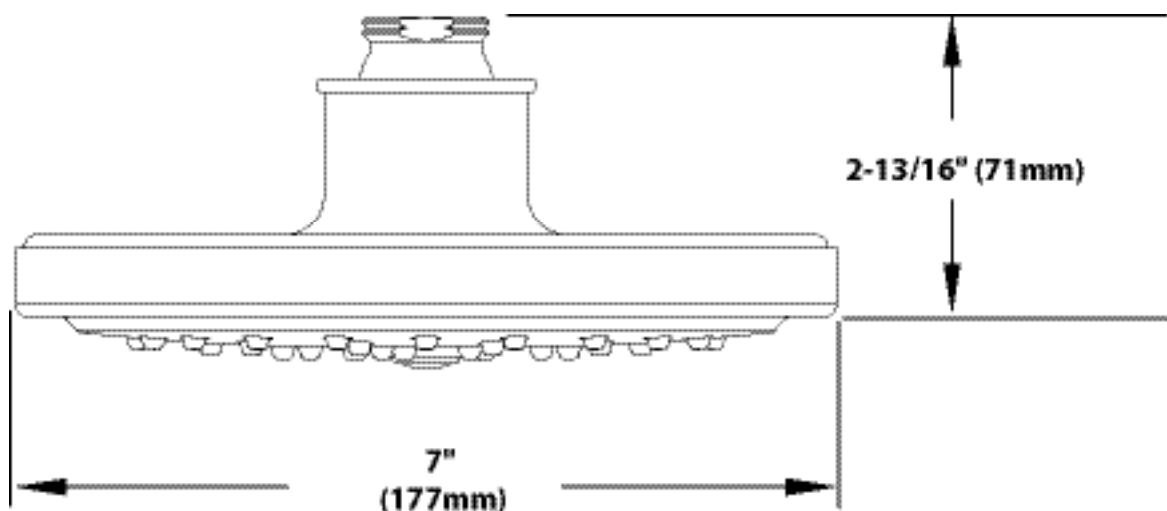

OPERATION

- Self pressurizing design that provides strong performance regardless of line pressure
- Single spray function

FLOW

- Showerhead is designed to deliver 2.5 gpm (9.5 L/min) at 80 psi
- EP suffix models are limited to 2.0 gpm (7.6 L/min) max for products manufactured prior to June 30, 2018. EP suffix models manufactured after June 30, 2018 are limited to 1.75 gpm (6.7 L/min) max.

OPERATION

- Self pressurizing design that provides strong performance regardless of line pressure
- Single spray function

FLOW

- Showerhead is designed to deliver 2.5 gpm (9.5 L/min) at 80 psi
- EP suffix models are limited to 2.0 gpm (7.76 L/min) at 80 psi

Visit www.moen.com/support for complete details and limitations

7" Rainfall Showerhead

Models: S176 series

IMMERSION™
rainshower technology

CRITICAL DIMENSIONS

(DO NOT SCALE)