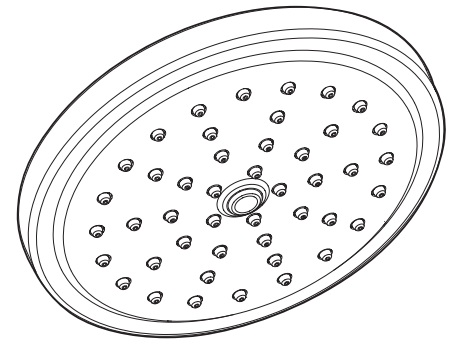

Visit www.moen.com/support for complete details and limitations

6-3/4" Rainfall Showerhead

Models: S176 series

Models: S176EP series

CRITICAL DIMENSIONS

(DO NOT SCALE)

DESCRIPTION

- Metal construction with various finishes identified by suffix
- Brass swivel ball assembly

OPERATION

- Self pressurizing design that provides strong performance regardless of line pressure
- Single spray function

FLOW

- Showerhead is designed to deliver 2.5 gpm (9.5 L/min) at 80 psi
- EP suffix models are limited to 2.0 gpm (7.76 L/min) at 80 psi

Visit www.moen.com/support for complete details and limitations

7" Rainfall Showerhead

Models: S176 series

IMMERSION™
rainshower technology

CRITICAL DIMENSIONS

(DO NOT SCALE)