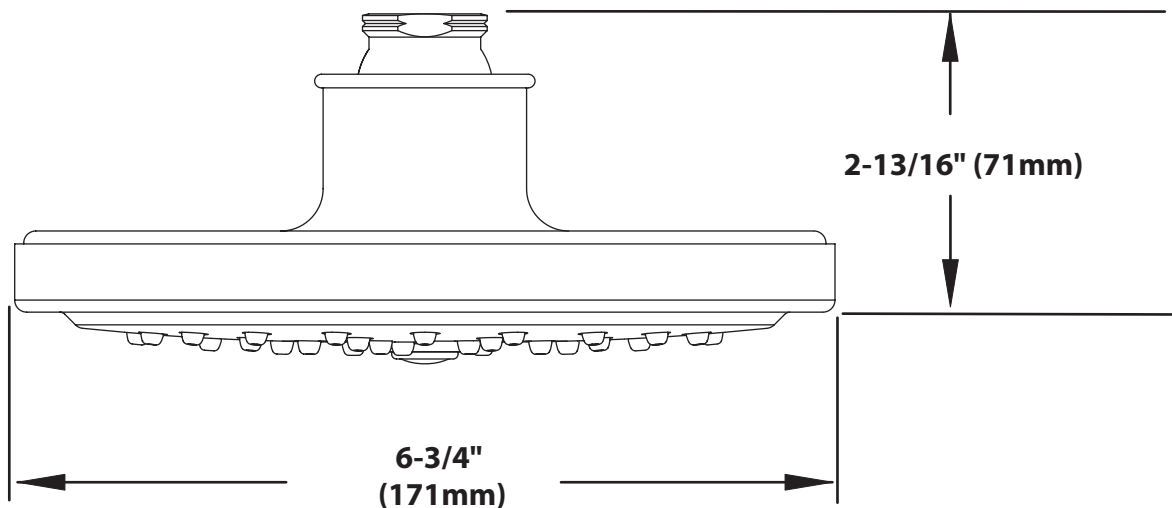

OPERATION

- Self pressurizing design that provides strong performance regardless of line pressure
- Single spray function

FLOW

- Showerhead is designed to deliver 2.5 gpm (9.5 L/min) at 80 psi
- EP suffix models are limited to 2.0 gpm (7.6 L/min) max for products manufactured prior to June 30, 2018. EP suffix models manufactured after June 30, 2018 are limited to 1.75 gpm (6.7 L/min) max.

Visit www.moen.com/support for complete details and limitations

6-3/4" Rainfall Showerhead

Models: S176 series

Models: S176EP series

CRITICAL DIMENSIONS

(DO NOT SCALE)

DESCRIPTION

- Metal construction with various finishes identified by suffix
- Brass swivel ball assembly

OPERATION

- Self pressurizing design that provides strong performance regardless of line pressure
- Single spray function

FLOW

- Showerhead is designed to deliver 2.5 gpm (9.5 L/min) at 80 psi
- EP suffix models are limited to 2.0 gpm (7.76 L/min) at 80 psi