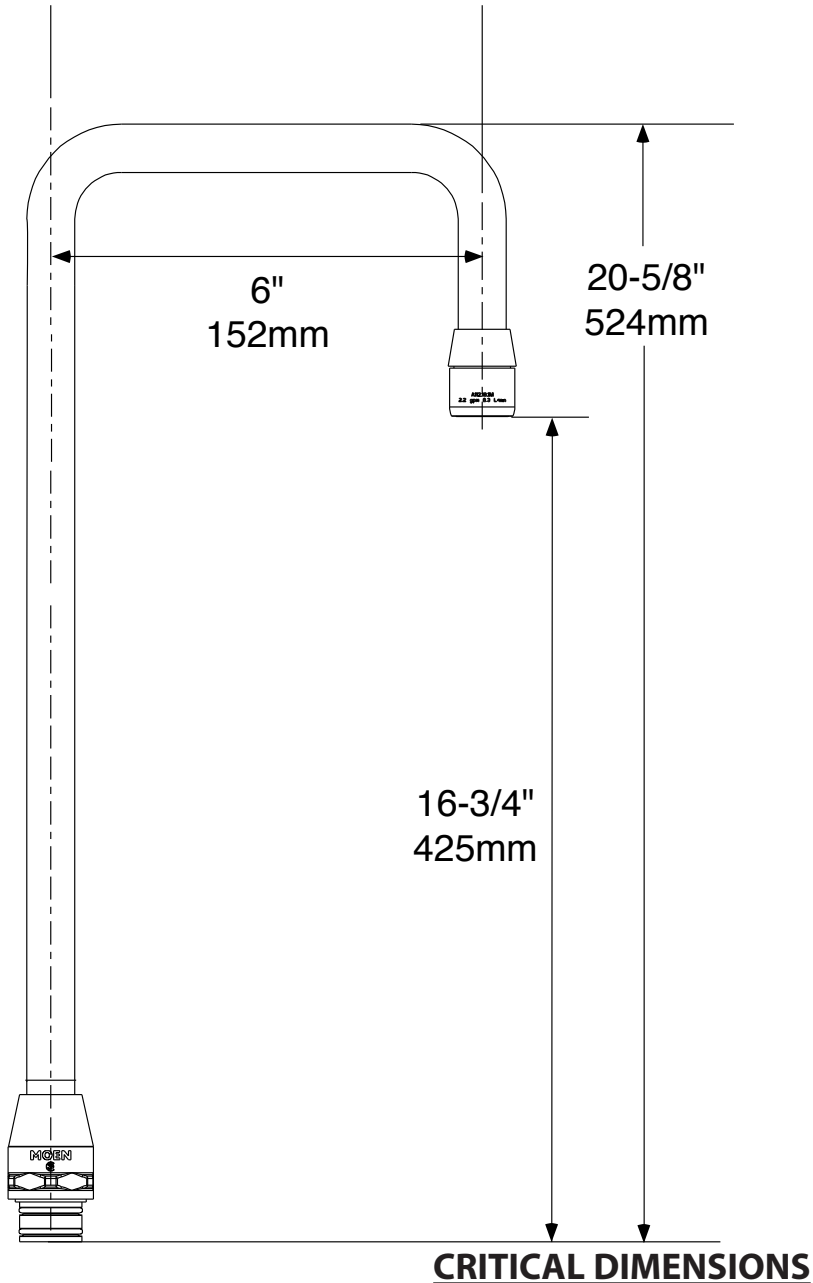

DESCRIPTION

- Chrome plated brass
- 6" reach
- 16.75" height to aerator
- 20.625" overall height
- Includes 2.2gpm (8.3lpm) max. aerator

WARRANTY

- Warranted for 5 years against material or manufacturing defects

(DO NOT SCALE)