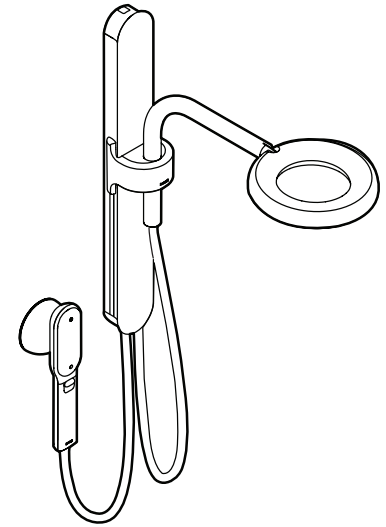

OPERATION

- Single function with patented atomized spray nozzles
- Tilttable, adjustable-height rainshower that can be perfectly positioned for optimal warmth, rinsing power, and coverage
- Handshower holder rotates to adjust angle of handshower
- Use Rainshower alone or use the Rainshower and Handshower together
- Handshower includes easy on/off switch
- Magnetic Dock includes two installation options:
  1. Mount to shower wall with screws and wall bracket
  2. Adheres with permanent waterproof adhesive

FLOW

- 1.75 gpm max (6.6 L/min)

STANDARDS

- Designed and manufactured to comply with the applicable requirements of WaterSense®, ASME A112.18.1/CSA B-125.1, ASSE 1014 and all applicable specifications referenced therein

WARRANTY

- Lifetime limited warranty against leaks, drips and finish defects to the original homeowner
- 10 year limited warranty when used in a multifamily installation
- 5 year limited warranty when used in a commercial installation

Visit www.moen.com/support for complete details and limitations

Visit www.moen.com/nebia for tips and videos

Nebia by Moen™

Rainshower and Handshower Combo