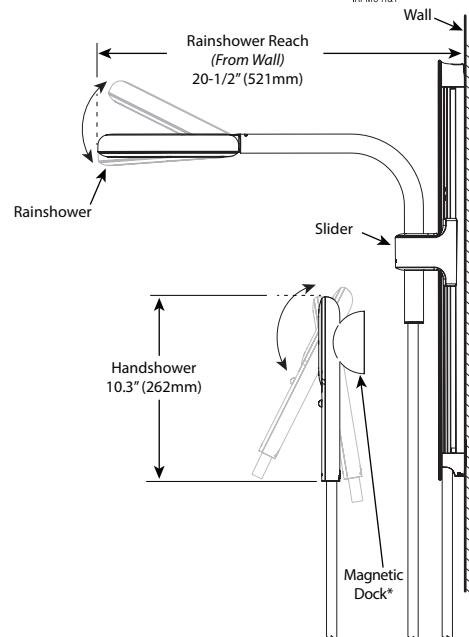

OPERATION

- Single function with patented atomized spray nozzles
- Tilttable, adjustable-height rainshower that can be perfectly positioned for optimal warmth, rinsing power, and coverage
- Handshower holder rotates to adjust angle of handshower
- Use Rainshower alone or use the Rainshower and Handshower together
- Handshower includes easy on/off switch
- Magnetic Dock includes two installation options:
 1. Mount to shower wall with screws and wall bracket
 2. Adheres with permanent waterproof adhesive

Visit www.moen.com/support for complete details and limitations

Visit www.moen.com/nebia for tips and videos

Nebia by Moen™

Rainshower and Handshower Combo

Models: N207C0 and N214C0 series

CRITICAL DIMENSIONS