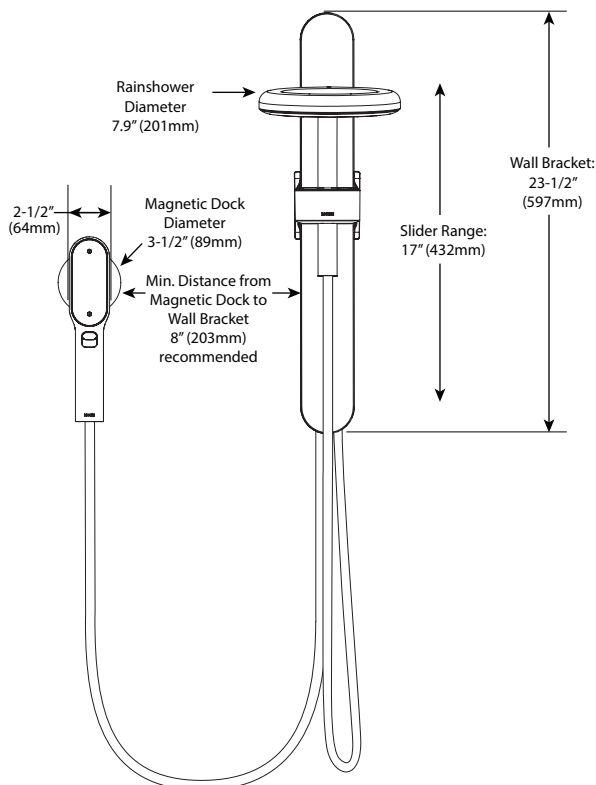

OPERATION

- Single function with patented atomized spray nozzles
- Tilttable, adjustable-height rainshower that can be perfectly positioned for optimal warmth, rinsing power, and coverage
- Handshower holder rotates to adjust angle of handshower
- Use Rainshower alone or use the Rainshower and Handshower together
- Handshower includes easy on/off switch
- Magnetic Dock includes two installation options:
 1. Mount to shower wall with screws and wall bracket
 2. Adheres with permanent waterproof adhesive

Visit www.moen.com/support for complete details and limitations

Visit www.moen.com/nebia for tips and videos

Nebia by Moen™

Rainshower and Handshower Combo

Models: N207C0 and N214C0 series

CRITICAL DIMENSIONS

(DO NOT SCALE)