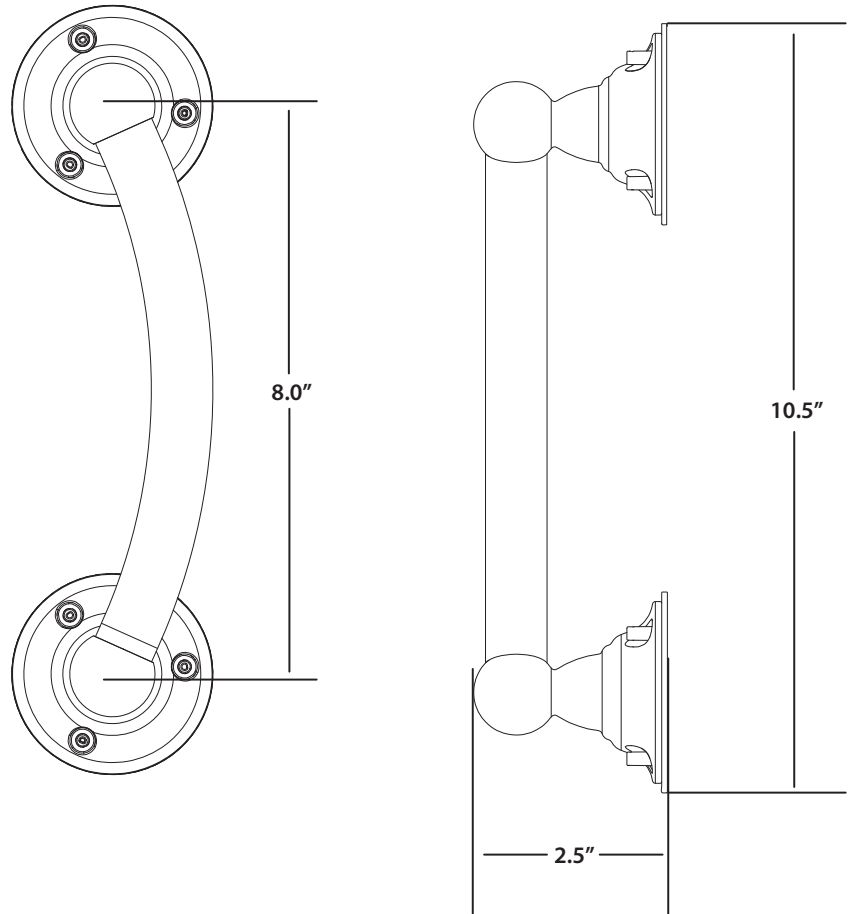

### Stock Numbers:

- **MLRC2250DCH – 9" Designer Curved Hand Grip**  
Chrome Finish Exposed Screw
- **MLRC2250DBN – 9" Designer Curved Hand Grip**  
Brushed Nickel Finish Exposed Screw

### Dimensions: