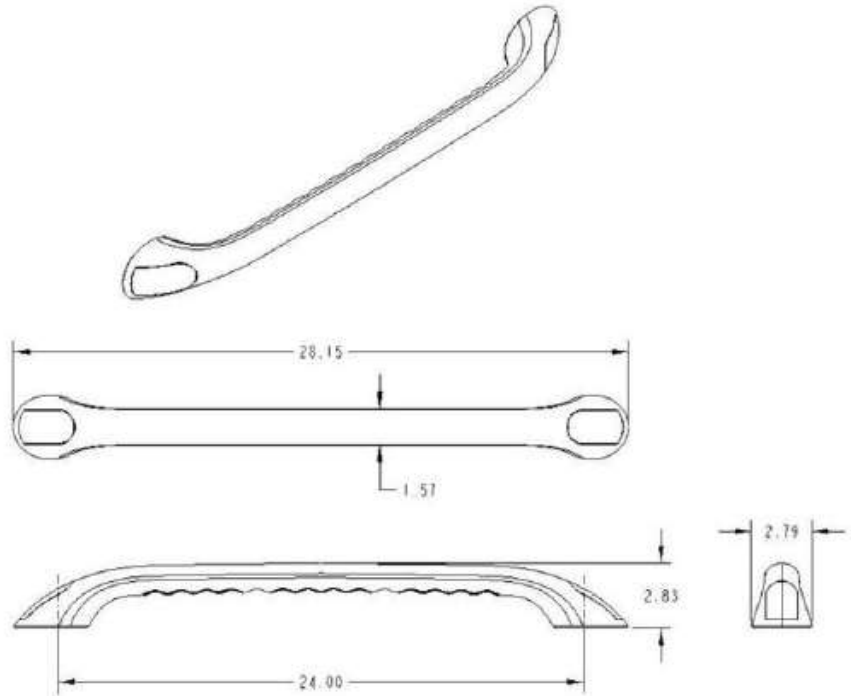

## Designer Plastic Grab Bar

LR8724D

### Stock Numbers:

- ❑ **LR8724DW – 24" Designer Plastic Grab Bar with Grip Pads**  
Glacier Finish, 1 1/4" Bar, Concealed Screw Mounting
- ❑ **LR8724DOWB – 24" Designer Plastic Grab Bar with Grip Pads**  
Old World Bronze Finish, 1 1/4" Bar, Concealed Screw Mounting

### Dimensions:

### Materials:

1 1/4" Grab Bar is formed from glass filled polypropylene.