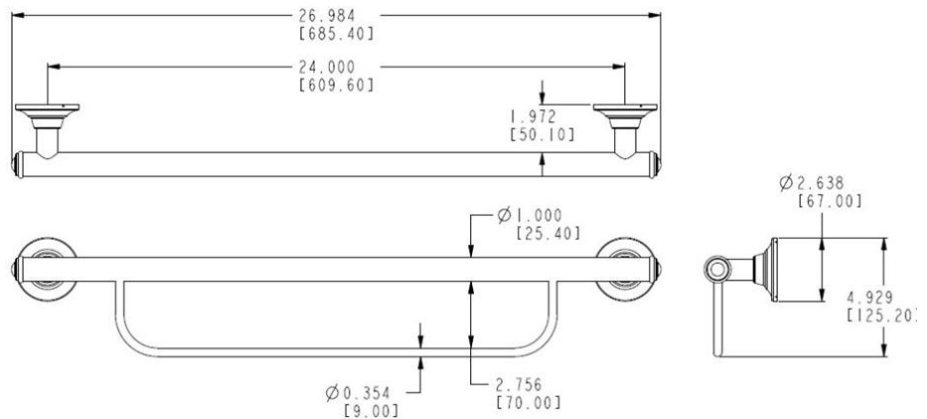

Home Care Technical Specification

Grab Bar with Integrated Towel Bar

LR2350D

Stock Numbers:

LR2350DBN – Grab bar with integrated towel bar

Dimensions:

Materials:

Grab Bar is made from Stainless Steel Construction

SecureMount anchor is made of POM

Compliance:

- Tested to 250 lbs. Weight Capacity

Stock Number: _____ Grab Bar with Integrated Towel Bar By Creative Specialties

25300 AL MOEN DRIVE • NORTH OLMSTED, OH 44070
CORPORATE HEADQUARTERS: (800) 321-8809 • FAX: (800) 848-6636
INTERNATIONAL: (440) 962-2000 • FAX: (440) 962-2726
CUSTOMER SERVICE (USA): 800-882-0116 • FAX: (888) 379-2720
WWW.MOEN.COM