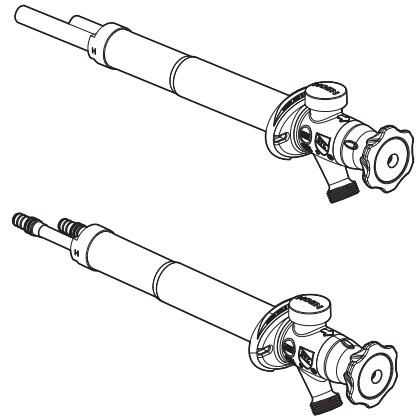

Buy it for looks. Buy it for life.®

**DESCRIPTION**

- Unique single handle design delivers both cold and hot water
- Ergonomic handle design with pull-on/push-off volume control and rotating temperature control
- Easy to install
- Frost-free
- Anti-siphon
- Adjustable temperature limit stop to control maximum water temperature
- Cartridge is serviceable from outside of the home
- Flow rate mixed: 12 gpm at 60 PSI
- 1/2" CC or combination 1/2" PEX/CPVC connection options

## Single Handle Hot & Cold Sill Faucet

**Models:** HC4005 Series, HC4005PX Series

	A	B
6"	10	6
8"	12	8
10"	14	10
12"	16	12

**CRITICAL DIMENSIONS**

(DO NOT SCALE)

**FOR MORE INFORMATION CALL: 1-800-BUY-MOEN**