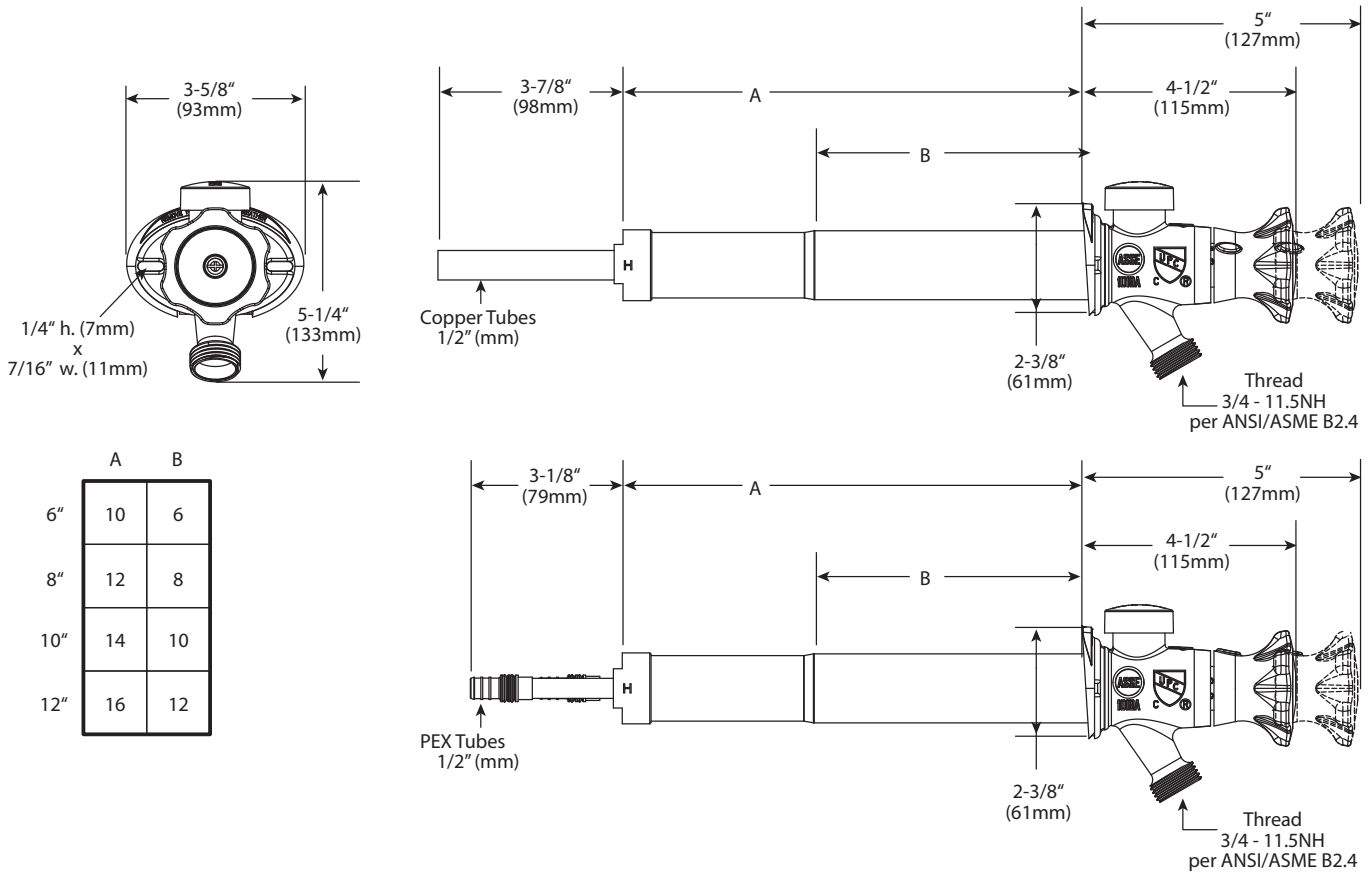

A	B
6"	10	6
8"	12	8
10"	14	10
12"	16	12

CRITICAL DIMENSIONS

(DO NOT SCALE)

FOR MORE INFORMATION CALL: 1-800-BUY-MOEN

www.moen.com