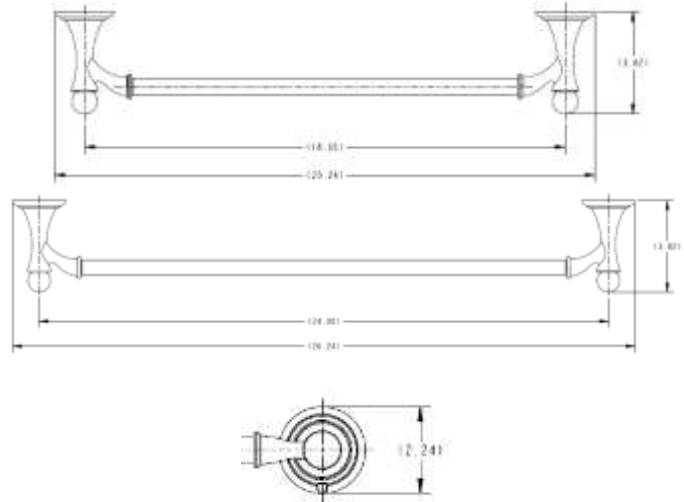

Parlor™ Technical Specification

18" & 24" Towel Bars

DN5418 & DN5424

Stock Numbers:

- ❑ **DN5418BN – 18" Towel Bar**
Brushed Nickel Finish
- ❑ **DN5424BN – 24" Towel Bar**
Brushed Nickel Finish
- ❑ **DN5418BRB – 18" Towel Bar**
Mediterranean Bronze Finish
- ❑ **DN5424BRB – 24" Towel Bar**
Mediterranean Bronze Finish
- ❑ **DN5418CH – 18" Towel Bar**
Chrome Finish
- ❑ **DN5424CH – 24" Towel Bar**
Chrome Finish

Materials:

Towel Bar post is die cast from highest quality zinc alloy (Zamac). Casting is plated Chrome, Brushed Nickel or Mediterranean Bronze. **Towel bar** is aluminum for Brushed Nickel and Chrome finishes and stainless steel for Mediterranean Bronze.

Dimensions:

Installation Instructions:

1. Position the mounting template on the wall in the desired location.
2. Using a level, align the template and tape it to the wall.
3. Drill two 5/16" holes at each mounting plate location that corresponds to your product.
4. Remove the template from the wall.
5. Fold ends of the plastic toggle together and insert into each hole in the wall.
6. Lightly tap anchors until flush with the wall.
7. One at a time, insert plastic pin into each of the anchors and lightly tap to activate anchor. Remove pin and repeat on all anchors.
8. Remove mounting plates from the product assemblies by loosening each setscrew.
9. Place the mounting plate on the wall over the installed wall anchors with "UP" facing you.
10. Insert screws through the mounting plate into the anchors. Tighten the screws.
11. Assemble the towel bar and posts.
12. While assembled, position each end post with setscrews facing down and place over both mounting plates. Tighten the setscrews.