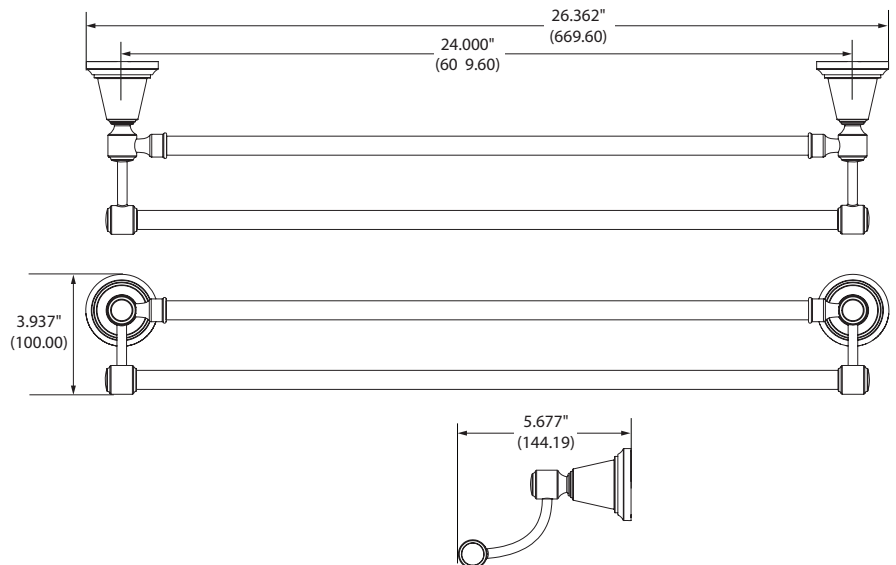

### Stock Numbers:

- DN3622CH – 24" Double Towel Bar  
Chrome Finish
- DN3622BN – 24" Double Towel Bar  
Brushed Nickel Finish
- DN3622ORB – 24" Double Towel Bar  
Oil Rubbed Bronze Finish

### Materials:

24" Double Towel Bar post is die cast from the highest quality zinc alloy (Zamac). Casting is plated in chrome, brushed nickel or oil rubbed bronze. Towel bar is aluminum for brushed nickel and chrome finishes and brass for oil rubbed bronze.

### Dimensions:

### Installation Instructions:

1. Position the mounting template on the wall in the desired location.
2. Using a level, align the template and tape it to the wall.
3. Drill two 5/16" holes at each mounting post location that corresponds to your product.
4. Remove the template from the wall.
5. Fold ends of the plastic toggle together and insert into each hole in the wall.
6. Lightly tap anchors until flush with the wall.
7. One at a time, insert plastic pin into each of the anchors and lightly tap to activate anchor. Remove pin and repeat on all anchors.
8. Remove mounting posts from the product assemblies by loosening each setscrew.
9. Place the mounting plate on the wall over the installed wall anchors with "UP" facing you.
10. Insert screws through the mounting plate into the anchors. Tighten the screws.
11. Assemble the towel bar and posts.
12. While assembled, position each end post with setscrews facing down and place over both mounting posts. Tighten the setscrew at the bottom of each post.