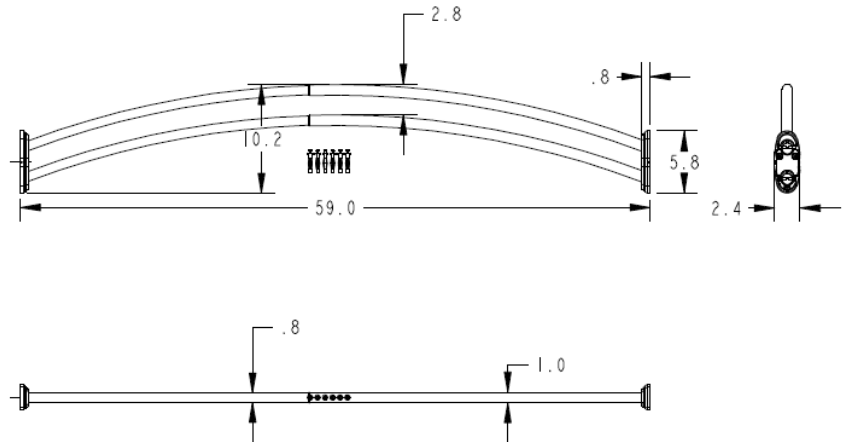

## Double Curved Shower Rod

### Stock Numbers:

- ❑ DN2140BN / DN2141BN – Double Curved Shower Rod Brushed Nickel Finish
- ❑ DN2140CH / DN2141CH – Double Curved Shower Rod Chrome Finish
- ❑ DN2140OWB / DN2141OWB – Double Curved Shower Rod Old World Bronze Finish

### Dimensions:

### Materials:

**Double Curved Shower Rods** are made of #430 Stainless Steel. **Decorative covers** are made from #304 Stainless Steel. **Mounting flanges** are made from ABS plastic. **Rod connectors** are made from Polypropylene.