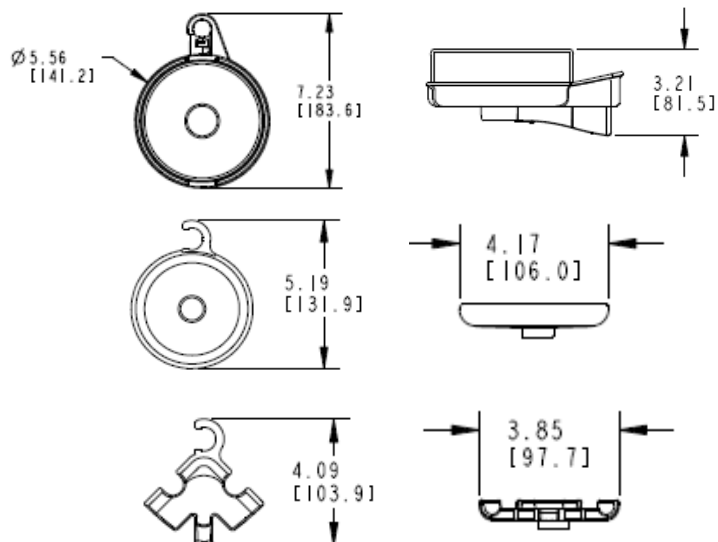

Materials:

Adjustable Shower Caddy is constructed with ABS plastic, aluminum and stainless steel.

Stock Number: _____ **Adjustable Shower Caddy By Creative Specialties**