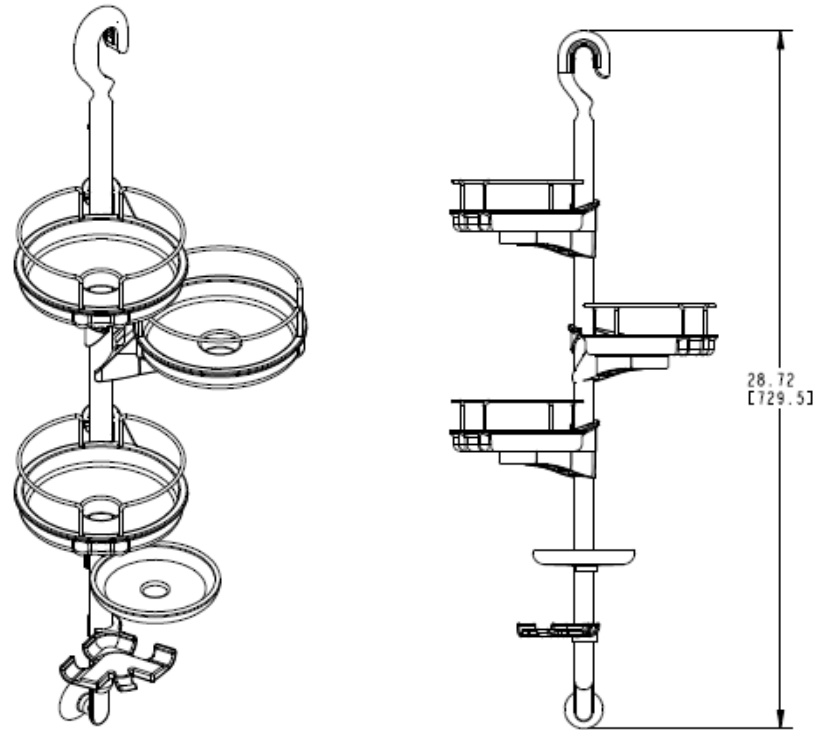

# Technical Specification

## Adjustable Shower Caddy

### Stock Numbers:

- DN1480 – Adjustable Shower Caddy

### Dimensions: