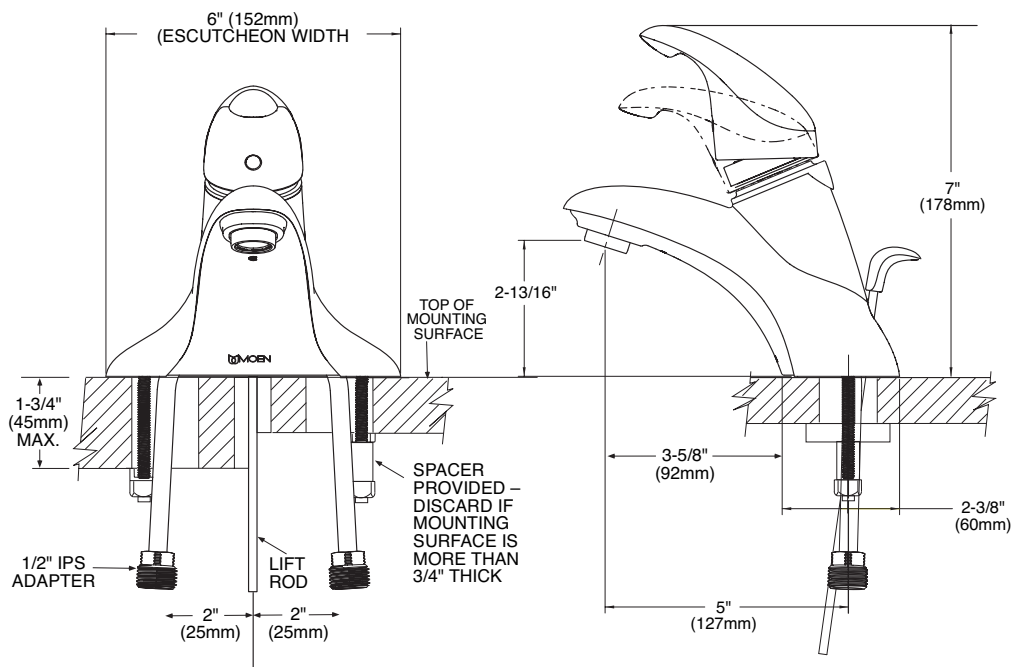

NOTE: THIS FAUCET IS DESIGNED TO BE INSTALLED THRU 3-1" DIA. HOLES, 4" ON CENTER

CRITICAL DIMENSIONS

(DO NOT SCALE)