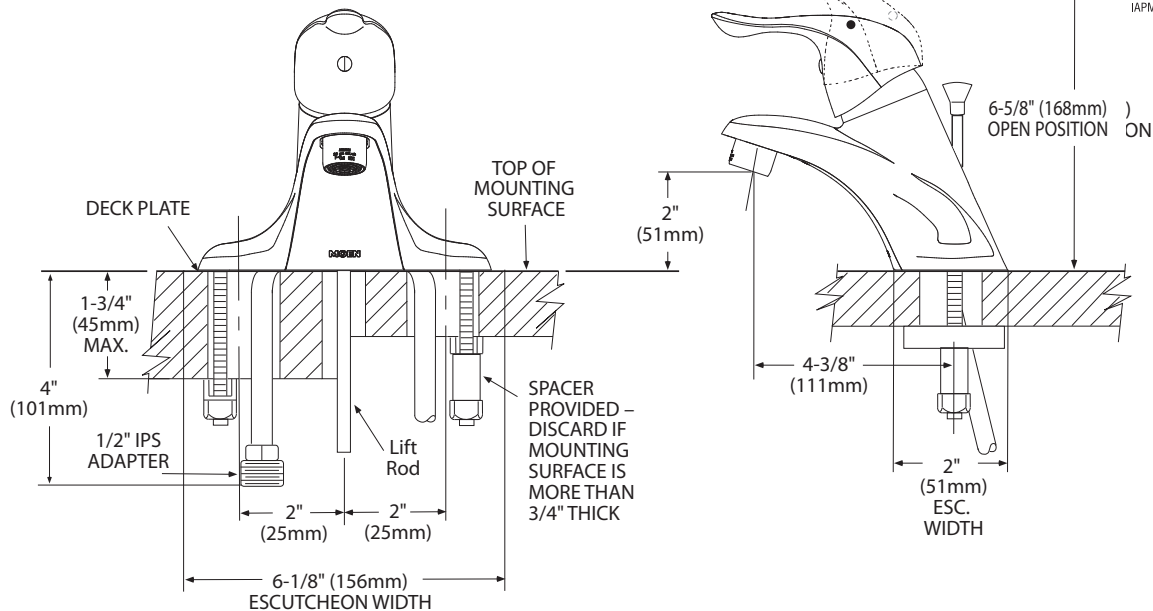

**Less Waste**  
**Model: CAL4605 series**

NOTE: THIS FAUCET IS DESIGNED TO BE INSTALLED THRU 3-1" DIA. HOLES, 2" ON CENTER

## CRITICAL DIMENSIONS

(DO NOT SCALE)