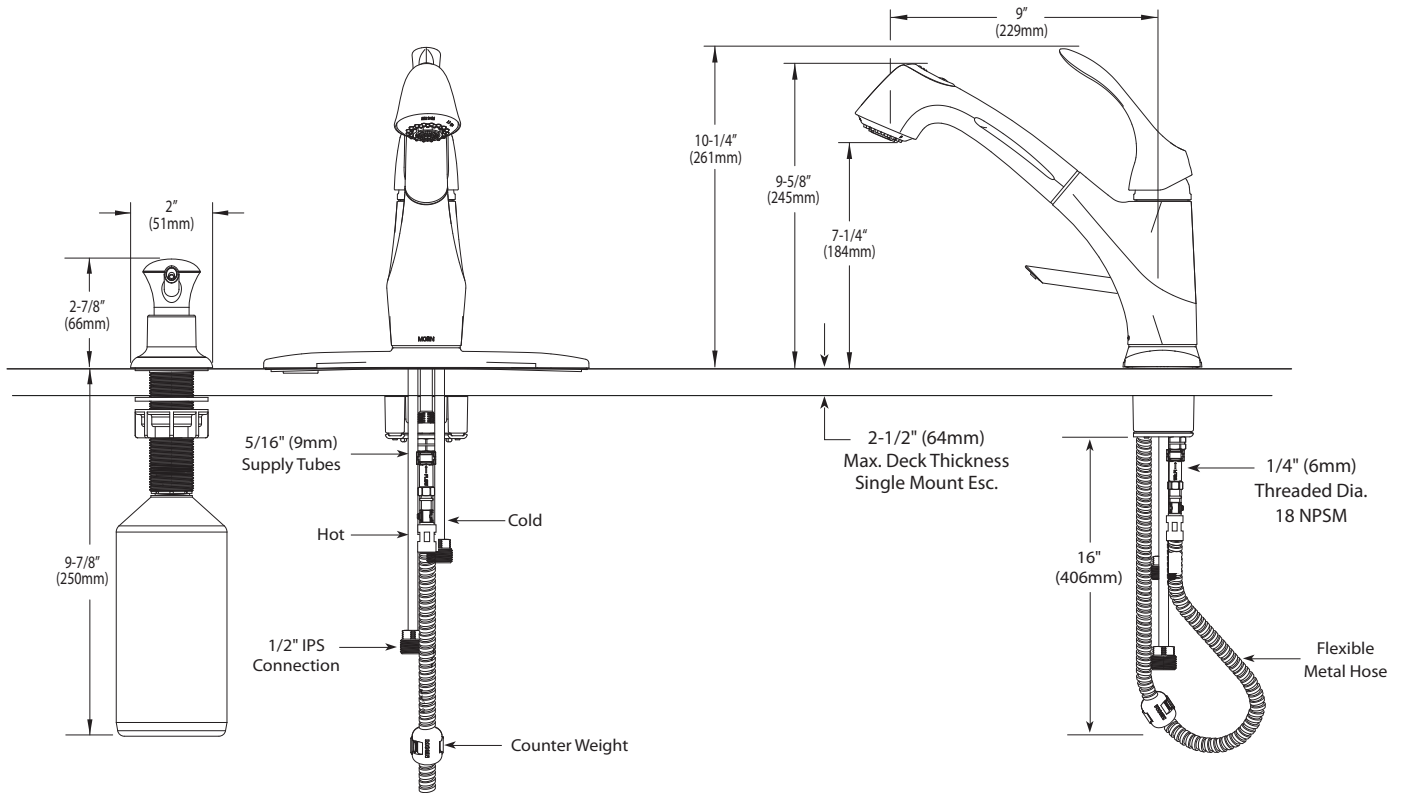

- **ADA**  for lever handle

## Torrance™ Single Control Pull-Out Kitchen Faucet

Models: CA87666 series

**NOTE:** DESIGNED TO INSTALL THROUGH  
1 OR 3 HOLES 1-1/2" (38mm) DIA.

## CRITICAL DIMENSIONS

(DO NOT SCALE)