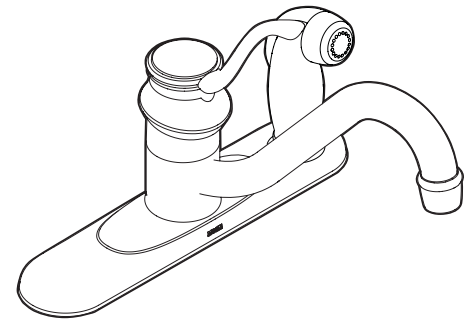

Buy it for looks. Buy it for life.®

Specifications

FAUCET DESCRIPTION

- Chrome plated metal construction
- 1/2" IPS connections
- Includes Protégé® side spray with Hydrolock® quick connect system

OPERATION

- Lever style chrome handle
- Temperature controlled by 180° arc of handle travel
- Will operate with less than 5lbs. of force

FLOW

- Aerator is limited to 2.2 gpm max (8.3 L/min)

CARTRIDGE

- 1225 cartridge design
- Nonmetallic/nonferrous and stainless steel material

STANDARDS

- Third party certified to meet CSA B125, ASME A112.18.1M, including NSF 61/9 and all applicable requirements referenced therein
- Contains no more than 0.25% weighted average lead content
- Complies with California Proposition 65 and with the Federal Safe Drinking Water Act
- **ADA** for lever handle

WARRANTY

- Lifetime limited warranty against leaks, drips and finish defects to the original consumer purchaser
- 5 year warranty if used in commercial installations

**Single-Handle Kitchen Faucet
w/ Protégé Side Spray**

Model: CA87444 series

NOTE: DESIGNED TO INSTALL THROUGH
3 HOLES 1-1/4" (32mm) MIN. DIA. AND
4" (102mm) ON CENTER.