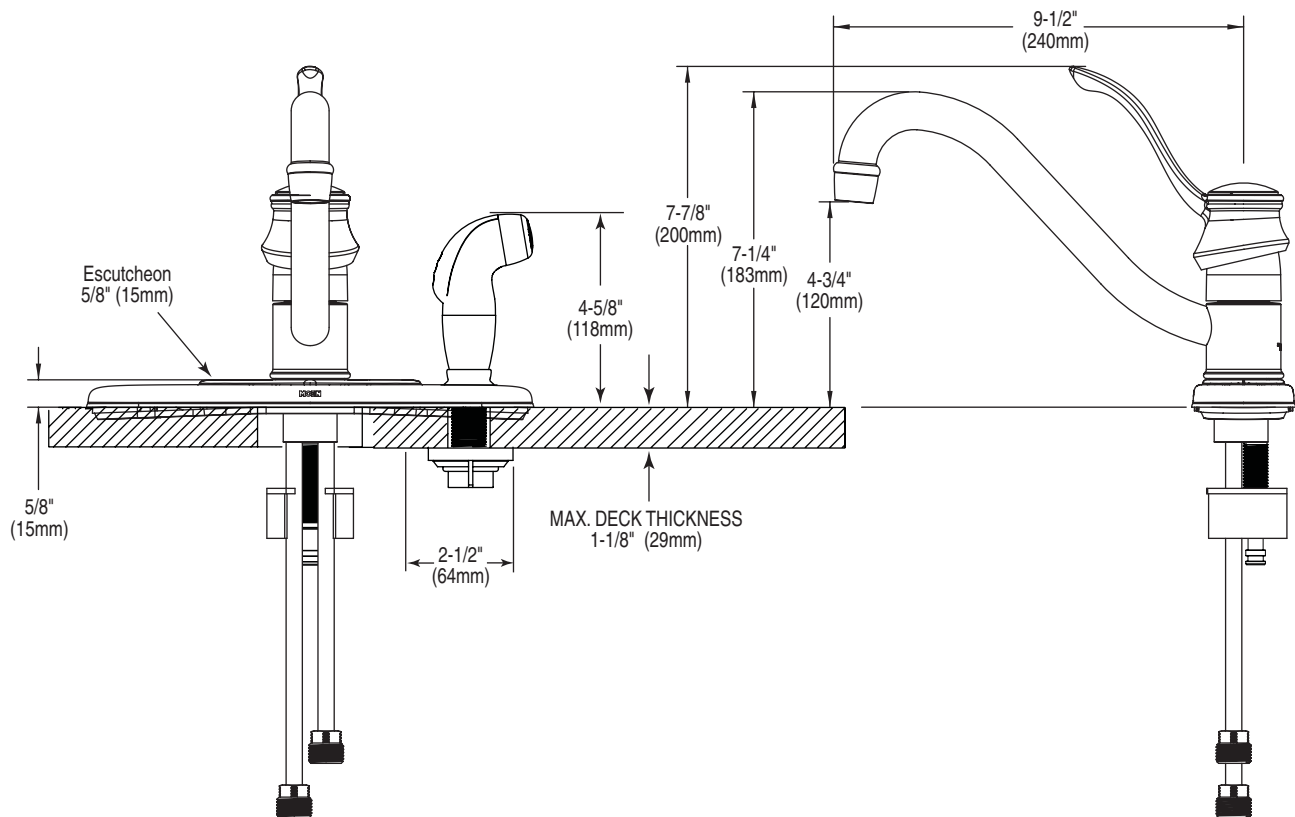

Buy it for looks. Buy it for life.®

Specifications

FAUCET DESCRIPTION

- Chrome plated metal construction
- 1/2" IPS connections
- Includes Protégé® side spray with Hydrolock® quick connect system

OPERATION

- Lever style chrome handle
- Temperature controlled by 180° arc of handle travel
- Will operate with less than 5lbs. of force

FLOW

- Aerator is limited to 2.2 gpm max (8.3 L/min)

CARTRIDGE

- 1225 cartridge design
- Nonmetallic/nonferrous and stainless steel material

Model: CA87444 series

NOTE: DESIGNED TO INSTALL THROUGH
3 HOLES 1-1/4" (32mm) MIN. DIA. AND
4" (102mm) ON CENTER.

CRITICAL DIMENSIONS

(DO NOT SCALE)