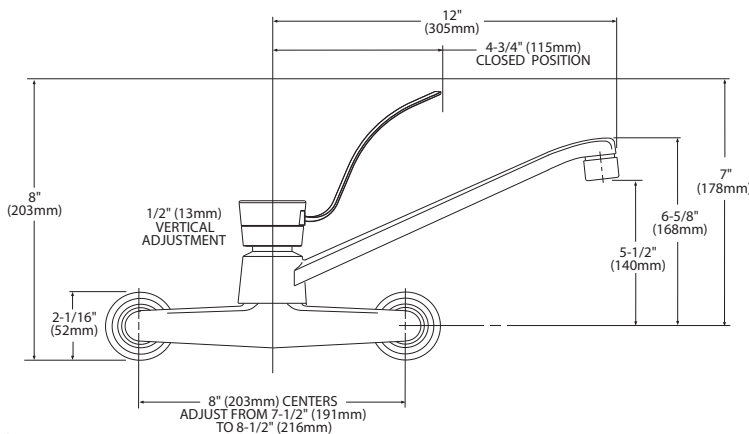

DESCRIPTION

- Chrome plated brass construction
- Supplied with 12" spout
- 1/2" IPS connections
- Supplied with vandal resistant screws

OPERATION

- Lever style handle with hot and cold color indicators
- Temperature controlled by 180° arc of handle travel

FLOW

- Aerator is limited to 2.2 gpm max (8.3 L/min)

CARTRIDGE

- 1225 cartridge design
- Nonmetallic/nonferrous and stainless steel material

STANDARDS

- Third party certified to ASME A112.18.1M/CSA B-125 and all applicable requirements referenced therein including NSF 61/9
- Contains no more than 0.25% weighted average lead content
- Complies with California Proposition 65 and with the Federal Safe Water Drinking Act

- **ADA**  for lever handles

WARRANTY

- Warranted for 5 years against material or manufacturing defects

Single-Handle Wall Mount Kitchen Faucet

Model: CA8714

CRITICAL DIMENSIONS

(DO NOT SCALE)