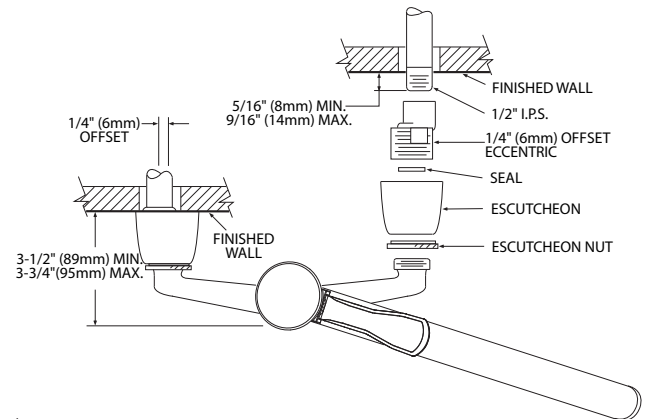

DESCRIPTION

- Chrome plated brass construction
- Supplied with 12" spout
- 1/2" IPS connections
- Supplied with vandal resistant screws

OPERATION

- Lever style handle with hot and cold color indicators
- Temperature controlled by 180° arc of handle travel

FLOW

- Aerator is limited to 2.2 gpm max (8.3 L/min)

CARTRIDGE

- 1225 cartridge design
- Nonmetallic/nonferrous and stainless steel material

STANDARDS

- Third party certified to ASME A112.18.1M/CSA B-125 and all applicable requirements referenced therein including NSF 61/9
- Contains no more than 0.25% weighted average lead content
- Complies with California Proposition 65 and with the Federal Safe Water Drinking Act

- **ADA**  for lever handles

WARRANTY

- Warranted for 5 years against material or manufacturing defects

Single-Handle Wall Mount Kitchen Faucet

Model: CA8714

CRITICAL DIMENSIONS

(DO NOT SCALE)