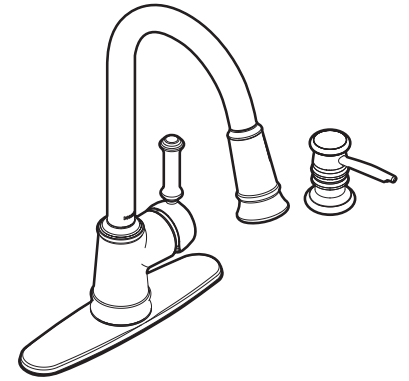

Buy it for looks. Buy it for life.®

Specifications

DESCRIPTION

- Metal construction with various finishes identified by suffix
- Duralock® quick connect installation
- Pullout spray with 68" braided hose
- Flexible supply lines with 3/8" compression fittings connect directly to supply stop
- 360° rotating spout

OPERATION

- Single handle lever
- Operates with less than 5 lbs. of force
- Operates in spray or stream mode in the pullout or retracted position
- When filling a vessel outside the sink, the pause feature conveniently stops the flow of water as the wand passes over the counter top

FLOW

- Flow is limited to 1.5gpm (8.3 L/min) at 80 psi
- Operates in eco-performance mode by default in aerated and spray stream

CARTRIDGE

- 1255™ Duralast™ cartridge for Single-Handle Faucets

STANDARDS

- Third party certified to IAPMO Green ASME A112.18.1/CSA B-125.1 and all applicable requirements referenced therein including NSF 61/9 & 372
- Meets CalGreen and Georgia SB370 requirements
- Complies with California Proposition 65 and with the Federal Safe Drinking Water Act
- The backflow protection system in the device consists of two independently operating check valves, a primary and a secondary which prevent backflow

- ADA for lever handle

WARRANTY

- Lifetime limited warranty against leaks, drips and finish defects to the original consumer purchaser
- 5 year warranty if used in commercial installation

Lindley™
Single Handle High Arc
Pulldown Kitchen Faucet

Model: CA87012 series

NOTE: THIS FAUCET IS DESIGNED TO BE INSTALLED THROUGH 1 HOLE, 1-1/2" (38mm) MIN. DIA.