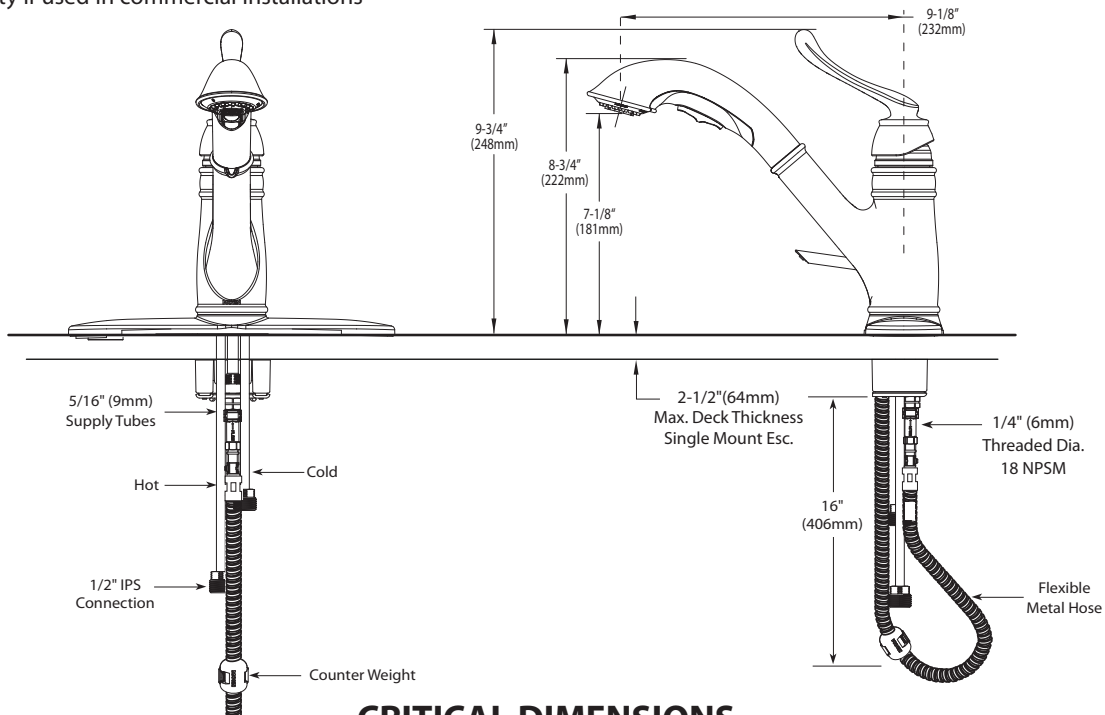

Buy it for looks. Buy it for life.®

Specifications

FAUCET DESCRIPTION

- Pullout faucet spout provides infinite maneuverability for cleaning or rinsing
- Metal construction with classic stainless finish
- Hydrolock® quick connect installation
- Pullout spray with 59" braided hose
- 1/2" IPS connections will accept standard ball nose connection for 3/8" tubing

OPERATION

- Single handle lever
- Convenient single-button actuation provides flexibility to switch from stream to spray mode
- Temperature controlled by 120° arc of handle travel
- Spout receptor rotation is 120°
- Operates with less than 5 lbs. of force

FLOW

- Maximum flow is limited to 1.5 gpm (5.7 L/min) at 60 psi

CARTRIDGE

- Ceramic disc technology
- Engineered polymers and ceramic materials

STANDARDS

- Third party certified to IAPMO Green ASME A112.18.1/CSA B-125.1 and all applicable requirements referenced therein including NSF 61/9
- Meets CalGreen and Georgia SB370 requirements
- Complies with California Proposition 65 and with the Federal Safe Drinking Water Act
- The backflow protection system in this device consists of two independently operating check valves, a primary and a secondary which prevent backflow.

Models: CA87007series

NOTE: DESIGNED TO INSTALL THROUGH 1 OR 3 HOLES 1-1/2" (38mm) DIA.

CRITICAL DIMENSIONS

(DO NOT SCALE)

FOR MORE INFORMATION CALL: 1-800-BUY-MOEN

www.moen.com