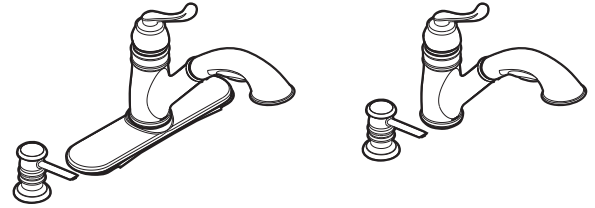

Buy it for looks. Buy it for life.®

Specifications

FAUCET DESCRIPTION

- Pullout faucet spout provides infinite maneuverability for cleaning or rinsing
- Metal construction with classic stainless finish
- Hydrolock® quick connect installation
- Pullout spray with 59" braided hose
- 1/2" IPS connections will accept standard ball nose connection for 3/8" tubing

OPERATION

- Single handle lever
- Convenient single-button actuation provides flexibility to switch from stream to spray mode
- Temperature controlled by 120° arc of handle travel
- Spout receptor rotation is 120°
- Operates with less than 5 lbs. of force

FLOW

- Maximum flow is limited to 1.5 gpm (5.7 L/min) at 60 psi

CARTRIDGE

- Ceramic disc technology
- Engineered polymers and ceramic materials

STANDARDS

- Third party certified to IAPMO Green ASME A112.18.1/CSA B-125.1 and all applicable requirements referenced therein including NSF 61/9
- Meets CalGreen and Georgia SB370 requirements
- Complies with California Proposition 65 and with the Federal Safe Drinking Water Act
- The backflow protection system in this device consists of two independently operating check valves, a primary and a secondary which prevent backflow.

- **ADA** for lever handle

WARRANTY

- Lifetime limited warranty against leaks, drips and finish defects to the original consumer purchaser
- 5 year warranty if used in commercial installations

Single Control Pull-Out Kitchen Faucet

Models: CA87007series

NOTE: DESIGNED TO INSTALL THROUGH 1 OR 3 HOLES 1-1/2" (38mm) DIA.