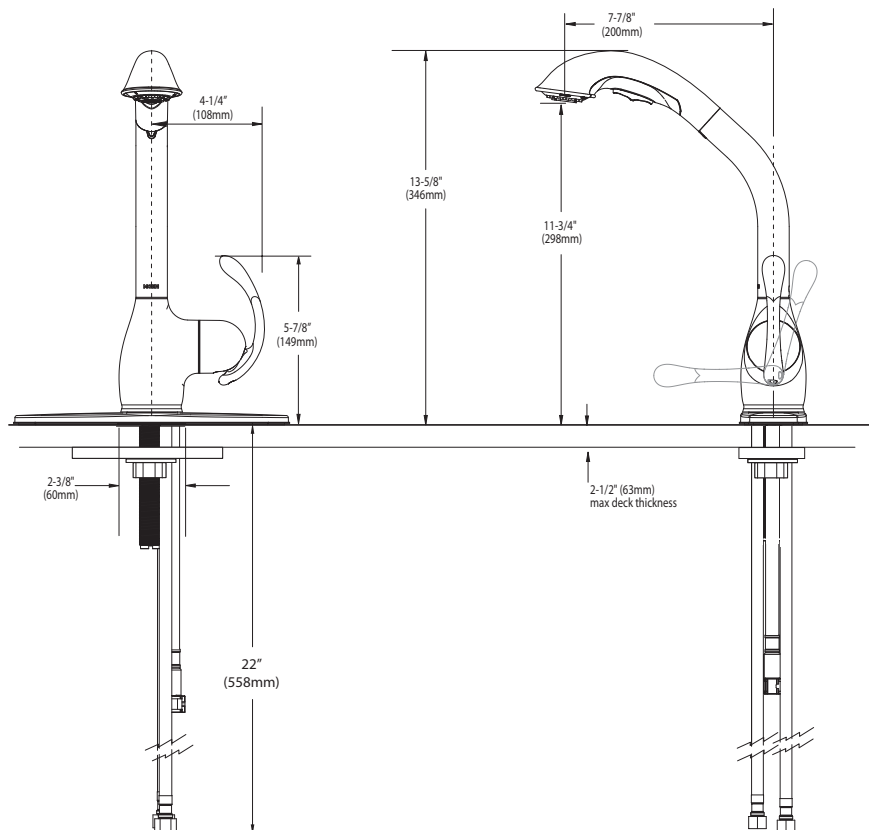

## DESCRIPTION

- Metal construction with various finishes identified by suffix
- Hydrolock® quick connect installation
- Pullout spray with 68" braided hose
- Flexible supply lines with 3/8" fittings connect directly to supply stop
- 360° rotating spout

## Single Handle High Arc Pullout Kitchen Faucet

Model: CA87005 series

**NOTE:** THIS FAUCET IS DESIGNED TO BE INSTALLED THRU 1 HOLE, 1-1/2" (38mm) DIA.

### CRITICAL DIMENSIONS

(DO NOT SCALE)