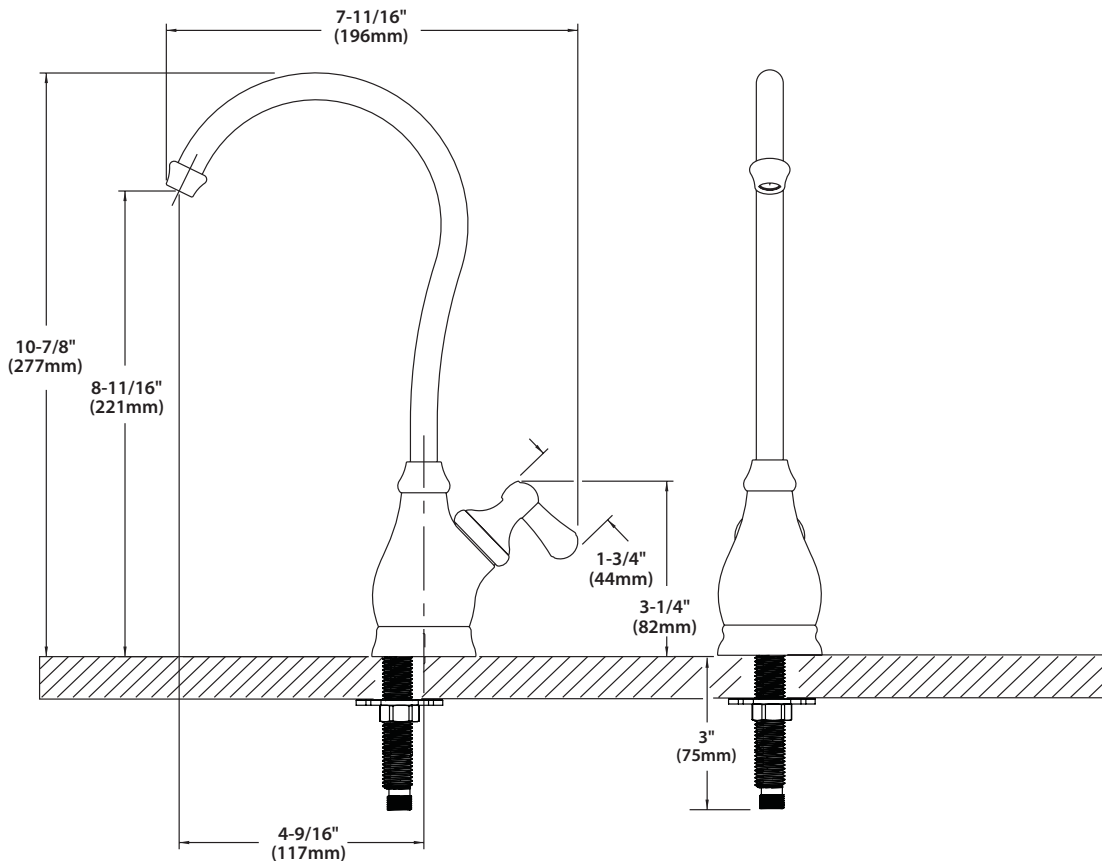

- **ADA**  for lever handle

**NOTE:** DESIGNED TO INSTALL THROUGH  
1 HOLE, 1" (25mm) MIN. DIA.

## CRITICAL DIMENSIONS

(DO NOT SCALE)