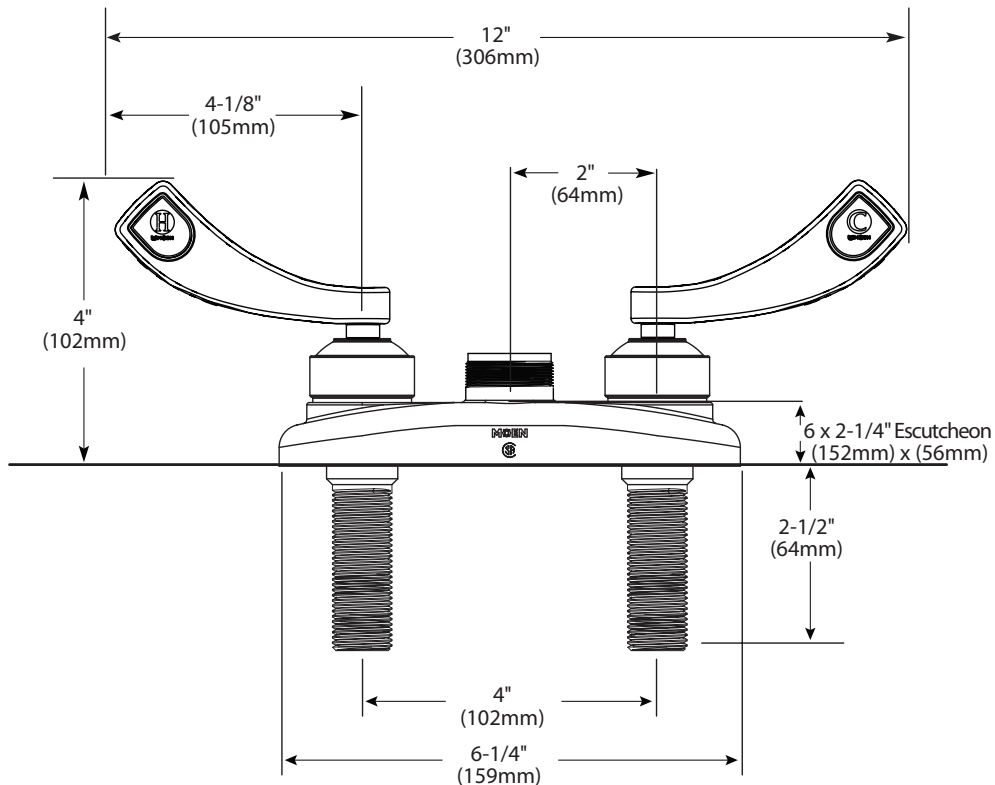

FAUCET DESCRIPTION

- Brass construction with chrome plated finish
- 1/2" IPS connections
- 4" centerset
- Less spout

OPERATION

- Wristblade handles with hot and cold color indicators
- Vandal resistant torx head screws

CARTRIDGE

- Brass shell, ceramic disc cartridge
- 1/4 turn operation

STANDARDS

- Third party certified to meet CSA B-125, ASME A112.18.1M, ANSI A117.1 and all applicable specifications referenced therein
- Contains no more than 0.25% weighted average lead content
- Certified to ANSI/NSF 61/9
- Complies with California Proposition 65 and with the Federal Safe Drinking Water Act

WARRANTY

- Warranted for five years against material or manufacturing defects

Two-Handle Bar/Pantry Faucet (less spout)

Model: CA8276

NOTE: Designed to be installed through 2 holes - 1" min. dia.

CRITICAL DIMENSIONS