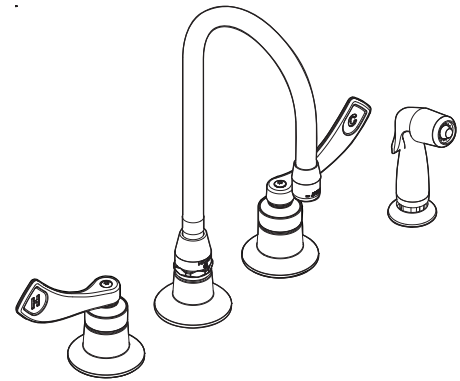

DESCRIPTION

- Brass construction with chrome plated finish
- 1/2" IPS connections
- Includes side spray with Hydrolock® quick-connect system

OPERATION

- Wrist blade style handles with hot and cold color indicators
- Vandal resistant torx head screws
- 1/4 turn to open (clockwise to close)

FLOW

- Aerator is limited to 2.2GPM Max (8.34 Min.)

CARTRIDGE

- Brass shell, ceramic disc cartridge
- Nonmetallic/nonferrous and ceramic material

STANDARDS

- Third party certified to ASME A112.18.1M/CSA B-125 and all applicable requirements referenced therein including NSF 61/9
- Contains no more than 0.25% weighted average lead content
- Complies with California Proposition 65 and with the Federal Safe Water Drinking Act

- ADA  for lever handles

WARRANTY

- Warranted for 5 years against material or manufacturing defects

Two-Handle Kitchen Faucet w/Side Spray

Model: CA8244

NOTE: Designed to be installed through 4 holes - 1" min. dia.