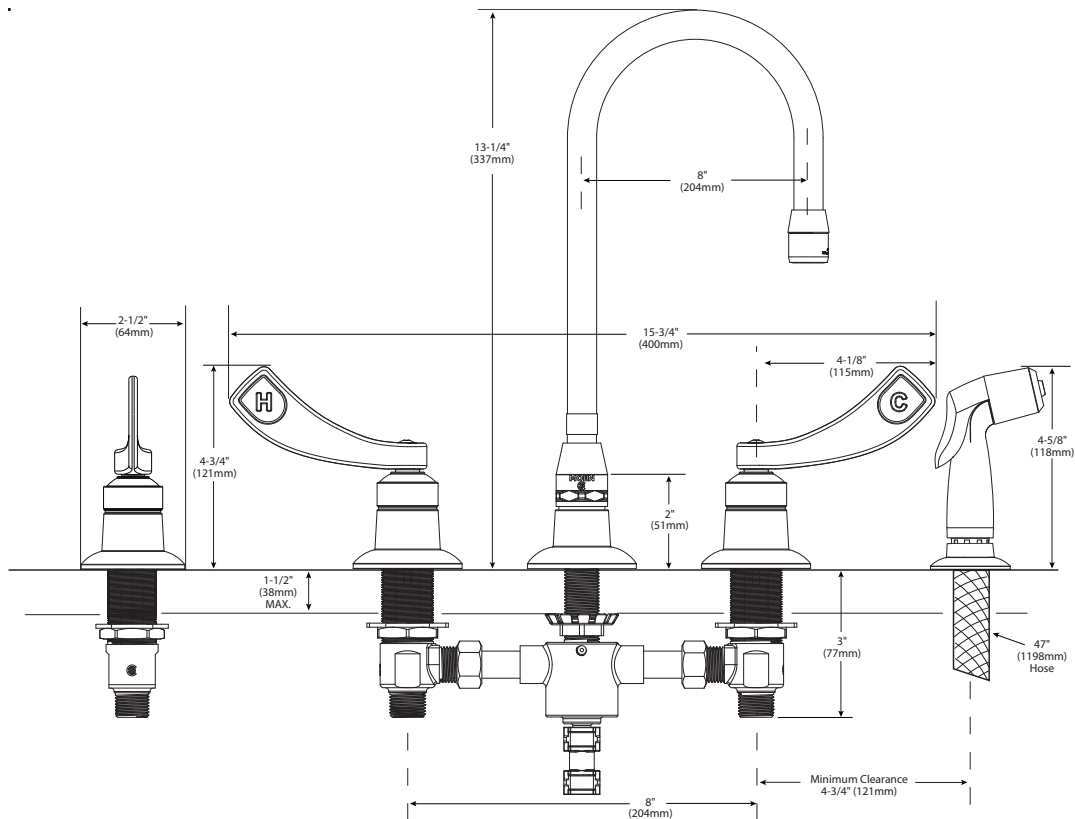

DESCRIPTION

- Brass construction with chrome plated finish
- 1/2" IPS connections
- Includes side spray with Hydrolock® quick-connect system

OPERATION

- Wrist blade style handles with hot and cold color indicators
- Vandal resistant torx head screws
- 1/4 turn to open (clockwise to close)

FLOW

- Aerator is limited to 2.2GPM Max (8.34 Min.)

CARTRIDGE

- Brass shell, ceramic disc cartridge
- Nonmetallic/nonferrous and ceramic material

STANDARDS

- Third party certified to ASME A112.18.1M/CSA B-125 and all applicable requirements referenced therein including NSF 61/9
- Contains no more than 0.25% weighted average lead content
- Complies with California Proposition 65 and with the Federal Safe Water Drinking Act

- ADA  for lever handles

WARRANTY

- Warranted for 5 years against material or manufacturing defects

Two-Handle Kitchen Faucet w/Side Spray

Model: CA8244

NOTE: Designed to be installed through 4 holes - 1" min. dia.

CRITICAL DIMENSIONS

(DO NOT SCALE)