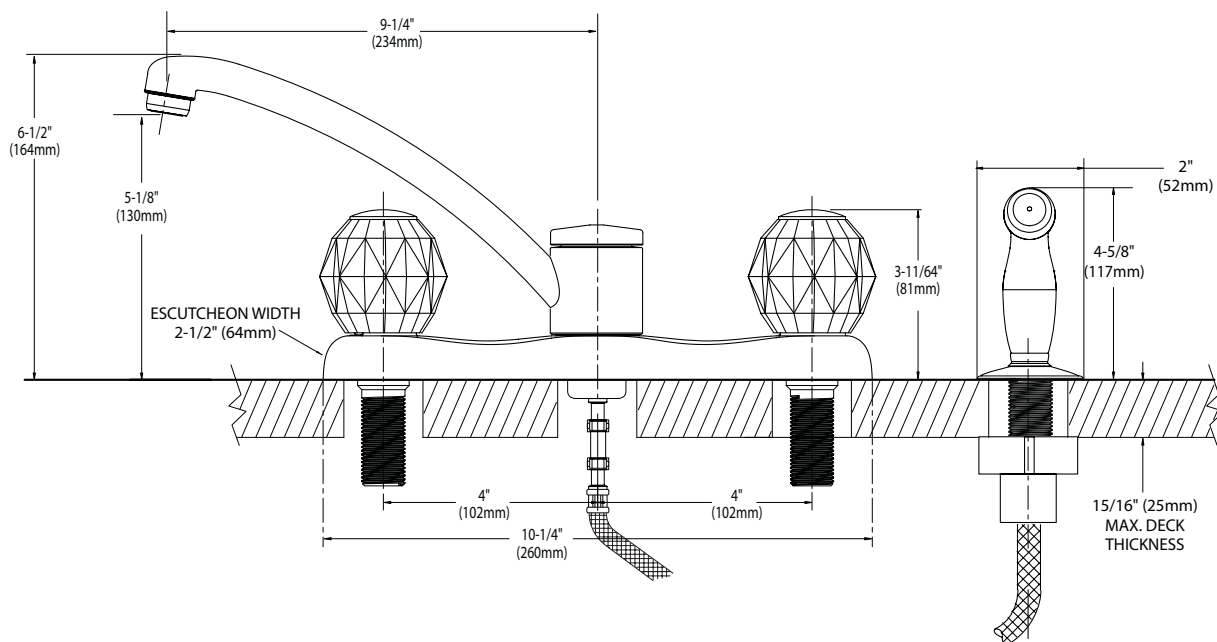

Buy it for looks. Buy it for life.®

Specifications

FAUCET DESCRIPTION

- Metal construction with various finishes identified by suffix
- 1/2" IPS connections will accept standard ball nose connection for 3/8" tubing
- Includes Protégé side spray with Hydrolock® quick connect system

Bulk Model: CA67910 series
CA67900 series (less spray)

NOTE: DESIGNED TO BE INSTALLED THROUGH
4 HOLES - 1" MIN. DIA. AND ON 4" CENTERS

CRITICAL DIMENSIONS

(DO NOT SCALE)