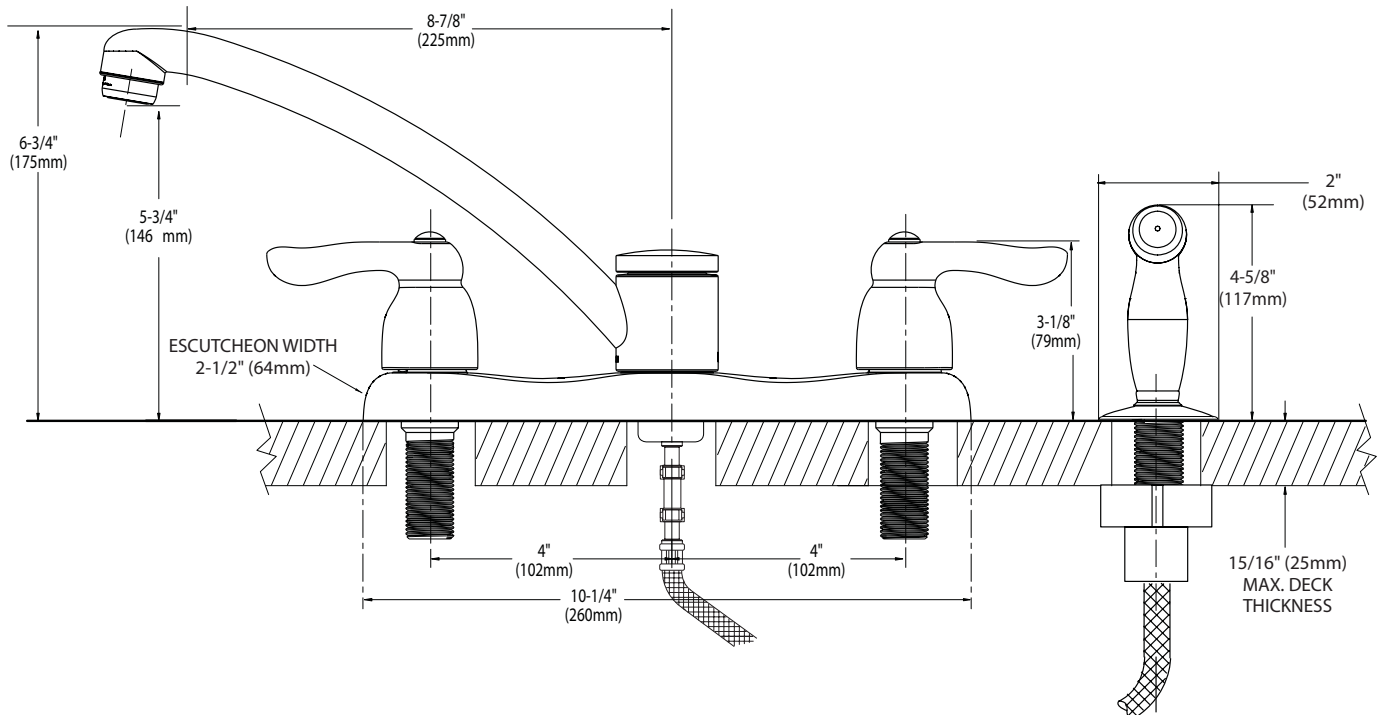

Buy it for looks. Buy it for life.®

Specifications

DESCRIPTION

- Metal construction with chrome plated finish
- 1/2" IPS connections will accept standard ball nose connection for 3/8" tubing
- Includes Protégé side spray with Hydrolock® quick connect system

Model: CA7907 with side spray

Model: CA7906 less side spray

NOTE: THIS FAUCET IS DESIGNED TO BE INSTALLED THROUGH HOLES - 1" MIN. DIA. AND ON 4" CENTERS

CRITICAL DIMENSIONS

(DO NOT SCALE)