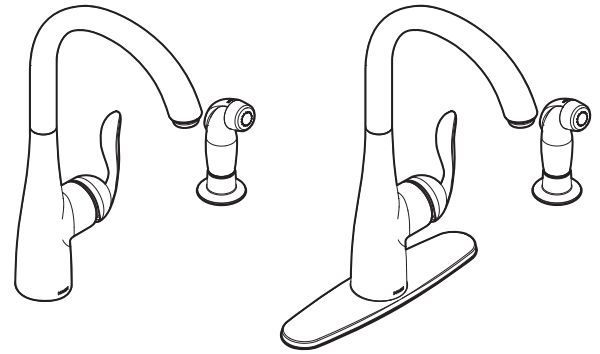

Buy it for looks. Buy it for life.®

Specifications

FAUCET DESCRIPTION

- Metal construction with various finishes identified by suffix
- High arc spout provides the height and reach to fill or clean large pots
- Single hole mounting
- Flexible supply lines with 3/8" compression fittings
- 360° rotating spout provides ability to install handle on either side

OPERATION

- Single handle lever
- Temperature controlled by 100° arc of handle travel

FLOW

- Flow is limited to 2.2. gpm (8.3 L/min) at 60 psi

CARTRIDGE

- 1255™ Duralast™ cartridge for Single-Handle Faucets

- **ADA**  for lever handle

WARRANTY

- Lifetime limited warranty against leaks, drips and finish defects to the original consumer purchaser
- 5 year warranty if used in commercial installations

ARBOR™ Single Handle Single Hole Mount High Arc Kitchen Faucet

Models: CA7790 series with spray

NOTE: THIS FAUCET IS DESIGNED TO BE INSTALLED THRU 2 HOLES: A 1-1/2" (38MM) MIN. DIA. HOLE FOR VALVE AND A 1-1/4" (32MM) MIN. DIA. HOLE FOR SIDE SPRAY. HOLES ON 4" CENTERS.