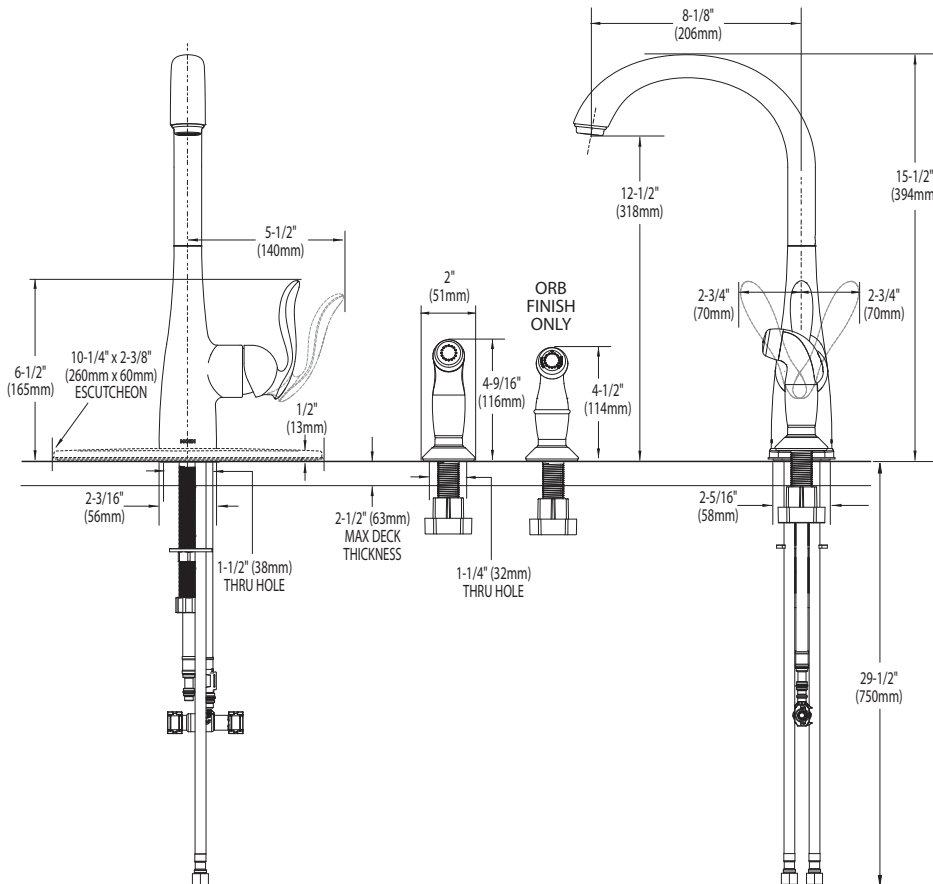

Buy it for looks. Buy it for life.®

Specifications

FAUCET DESCRIPTION

- Metal construction with various finishes identified by suffix
- High arc spout provides the height and reach to fill or clean large pots
- Single hole mounting
- Flexible supply lines with 3/8" compression fittings
- 360° rotating spout provides ability to install handle on either side

OPERATION

- Single handle lever
- Temperature controlled by 100° arc of handle travel

FLOW

- Flow is limited to 2.2. gpm (8.3 L/min) at 60 psi

CARTRIDGE

- 1255™ Duralast™ cartridge for Single-Handle Faucets

Models: CA7790 series with spray

NOTE: THIS FAUCET IS DESIGNED TO BE INSTALLED THRU 2 HOLES: A 1-1/2" (38MM) MIN. DIA. HOLE FOR VALVE AND A 1-1/4" (32MM) MIN. DIA. HOLE FOR SIDE SPRAY. HOLES ON 4" CENTERS.

CRITICAL DIMENSIONS

(DO NOT SCALE)

TO ORDER PARTS CALL: 1-800-BUY-MOEN

www.moen.com