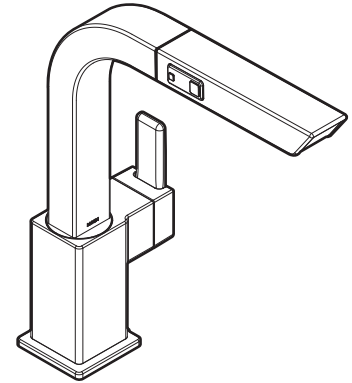

OPERATION

- Lever style handle
- Operates in stream or spray mode in the pullout or retracted position
- When filling a vessel outside the sink, the pause feature conveniently stops the water flow as the wand passes over the counter top
- Temperature controlled by 100° arc of handle travel

FLOW

- Flow is limited to 2.2. gpm (8.3 L/min) at 60 psi

CARTRIDGE

- 1255™ Duralast™ cartridge for Single-Handle Faucets

STANDARDS

- Third party certified to ASME A112.18.1/CSA B-125.1 and all applicable requirements referenced therein including NSF 61/9
- Contains no more than 0.25% weighted average lead content
- Complies with California Proposition 65 and with the Federal Safe Water Drinking Act
- The backflow protection system in the device consists of two independently operating check valves, a primary and a secondary which prevent backflow
- **ADA** for lever handle

WARRANTY

- Lifetime limited warranty against leaks, drips and finish defects to the original consumer purchaser
- 5 year warranty if used in commercial installations

90 DEGREE™ Single Handle High Arc Pull Out Kitchen Faucet

Model: CA7597 series

NOTE: THIS FAUCET IS DESIGNED TO BE INSTALLED THRU 1 HOLE, 1-1/2" (38mm) DIA.