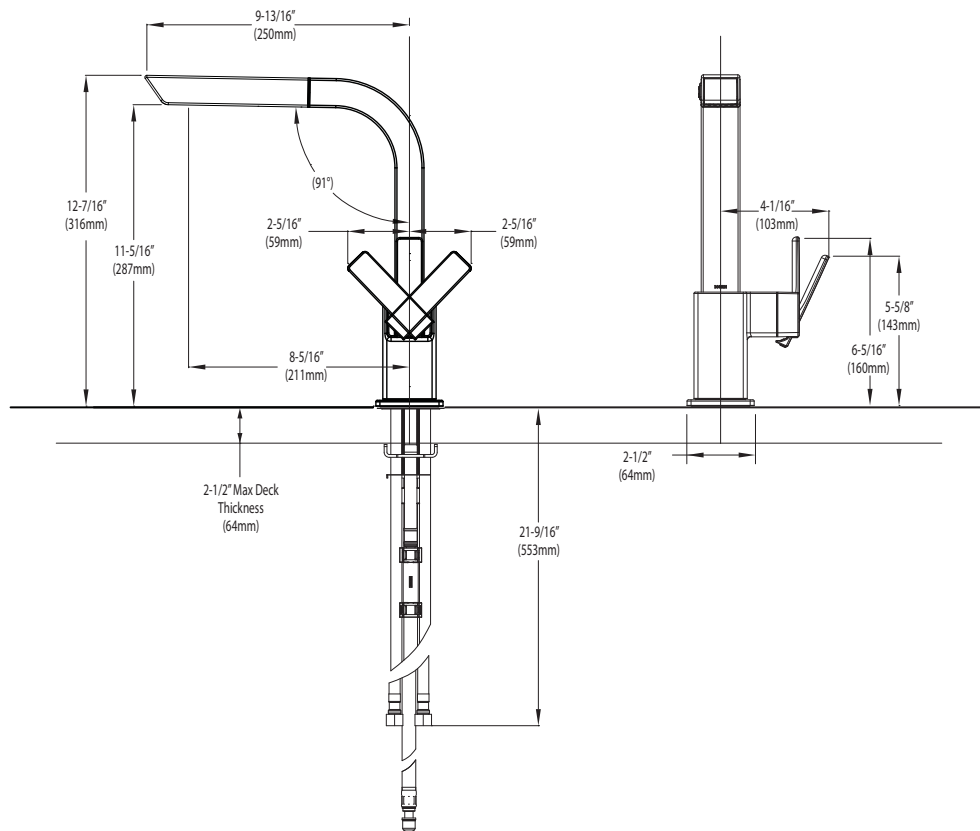

Buy it for looks. Buy it for life.®

Specifications

FAUCET DESCRIPTION

- Metal construction with various finishes identified by suffix
- Hydrolock® quick connect installation
- Pullout spray with 68" braided hose
- Flexible supply lines with 3/8" compression fittings
- High arc spout provides height and reach to fill or clean large pots while pull out wand provides the maneuverability for cleaning or rinsing
- 360° rotating spout provides ability to install handle on either side

OPERATION

- Lever style handle
- Operates in stream or spray mode in the pullout or retracted position
- When filling a vessel outside the sink, the pause feature conveniently stops the water flow as the wand passes over the counter top
- Temperature controlled by 100° arc of handle travel

FLOW

- Flow is limited to 2.2. gpm (8.3 L/min) at 60 psi

CARTRIDGE

- 1255™ Duralast™ cartridge for Single-Handle Faucets

STANDARDS

- Third party certified to ASME A112.18.1/CSA B-125.1 and all applicable requirements referenced therein including NSF 61/9
- Contains no more than 0.25% weighted average lead content
- Complies with California Proposition 65 and with the Federal Safe Water Drinking Act
- The backflow protection system in the device consists of two independently operating check valves, a primary and a secondary which prevent backflow
- **ADA**  for lever handle

Model: CA7597 series

NOTE: THIS FAUCET IS DESIGNED TO BE INSTALLED THRU 1 HOLE, 1-1/2" (38mm) DIA.

CRITICAL DIMENSIONS

(DO NOT SCALE)