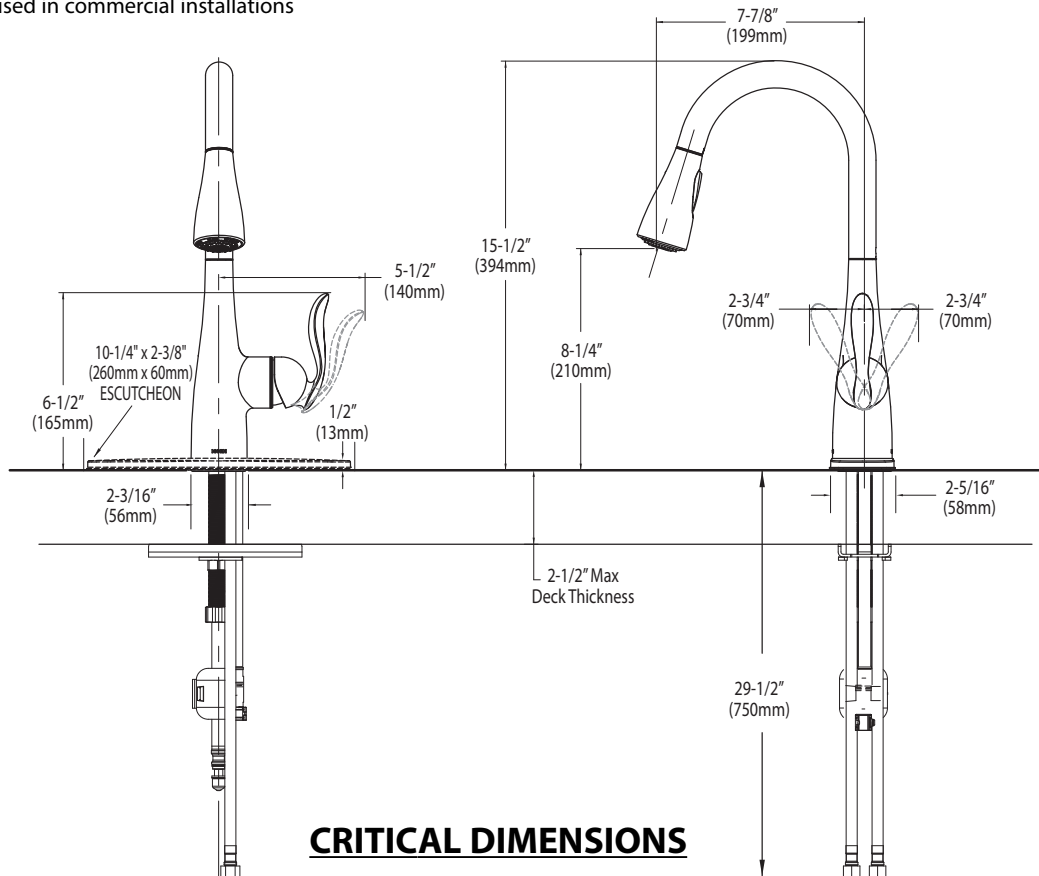

Buy it for looks. Buy it for life.®

Specifications

FAUCET DESCRIPTION

- Metal construction with various finishes identified by suffix
- Hydrolock® quick connect installation
- Pullout spray with 68" braided hose
- Flexible supply lines with 3/8" compression fittings
- High arc spout provides height and reach to fill or clean large pots while pull out wand provides the maneuverability for cleaning or rinsing
- 360° rotating spout provides ability to install handle on either side

OPERATION

- Lever style handle
- Temperature controlled by 100° arc of handle travel
- Operates with less than 5 lbs. of force
- Operates in stream or spray mode in the pullout or retracted position
- When filling a vessel outside the sink, the pause feature conveniently stops the flow of water as the wand passes over the counter top

FLOW

- Flow is limited to 2.2. gpm (8.3 L/min) at 60 psi

CARTRIDGE

- 1255™ Duralast™ cartridge for Single-Handle Faucets

STANDARDS

- Third party certified to ASME A112.18.1/CSA B125.1 and all applicable requirements referenced therein including NSF 61/9
- Contains no more than 0.25% weighted average lead content
- Complies with California Proposition 65 and with the Federal Safe Drinking Water Act
- The backflow protection system in the device consists of two independently operating check valves, a primary and a secondary which prevent backflow

Models: CA7594 series

NOTE: THIS FAUCET IS DESIGNED TO BE INSTALLED THRU 1 OR 3 HOLES, 1-1/2" (38mm) MIN. DIA.

CRITICAL DIMENSIONS

(DO NOT SCALE)

TO ORDER PARTS CALL: 1-800-BUY-MOEN

www.moen.com