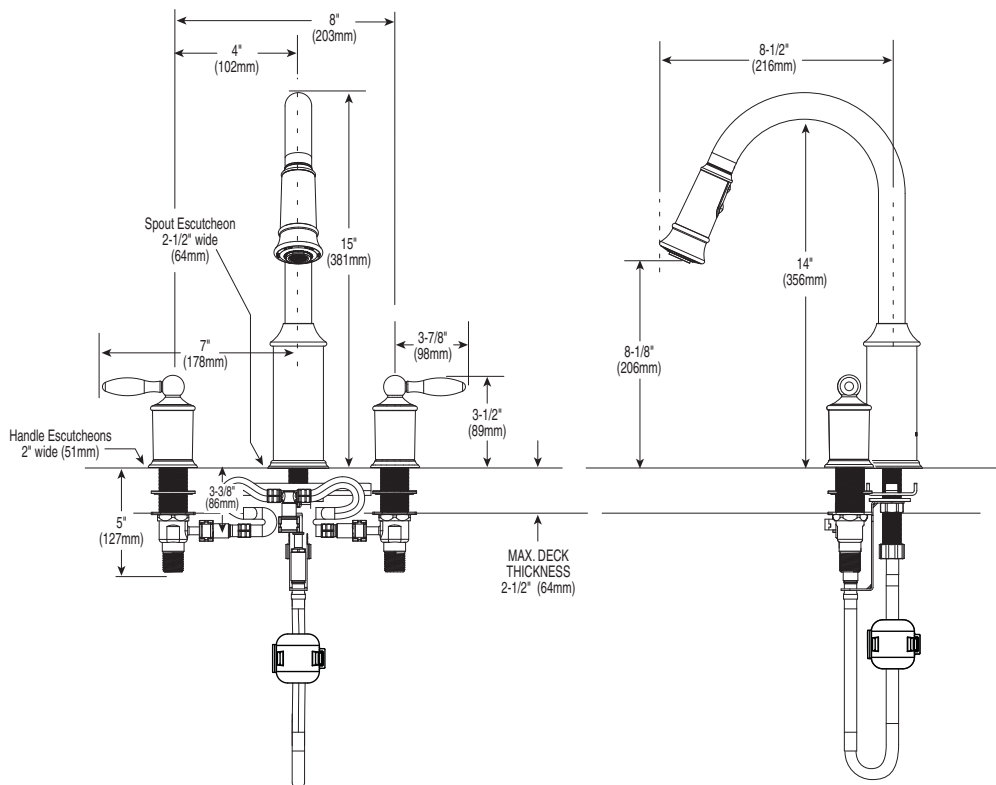

Buy it for looks. Buy it for life.®

Specifications

FAUCET DESCRIPTION

- High arc spout provides the height and reach to fill or clean large pots while the pulldown feature provides the infinite maneuverability for cleaning or rinsing
- Metal construction with various finishes identified by suffix
- Hydrolock® quick connect system
- Pulldown spray with 68" braided hose
- 1/2" IPS connections will accept standard ball nose connection for 3/8" tubing

OPERATION

- Two handle lever
- When filling a vessel outside of the sink, the pause feature conveniently stops the flow of water as the wand passes over the countertop
- Convenient single-button actuation provides flexibility to switch from stream to spray mode

FLOW

- Flow is limited to 2.2 gpm (8.3 L/min) at 60 psi

CARTRIDGE

- 1224 cartridge design
- Engineered polymers, non-ferrous and stainless steel materials

STANDARDS

- Third party certified to CSA B-125.1, ASME A112.18.1 and all applicable requirements therein including NSF61/9
- Contains no more than 0.25% weighted average lead content
- Complies with California Proposition 65 and with the Federal Safe Drinking Water Act
- The backflow protection system in this device consists of two independently operating check valves, a primary and a secondary which prevent backflow.

Models: CA7592 series

NOTE: DESIGNED TO INSTALL
THRU 3 HOLES 1-1/4" (32mm) MIN. DIA.

CRITICAL DIMENSIONS

(DO NOT SCALE)

FOR MORE INFORMATION CALL: 1-800-BUY-MOEN

Rev. 8/09

Hydrolock® is a registered trademark of COOPER STANDARD AUTOMOTIVE INC.