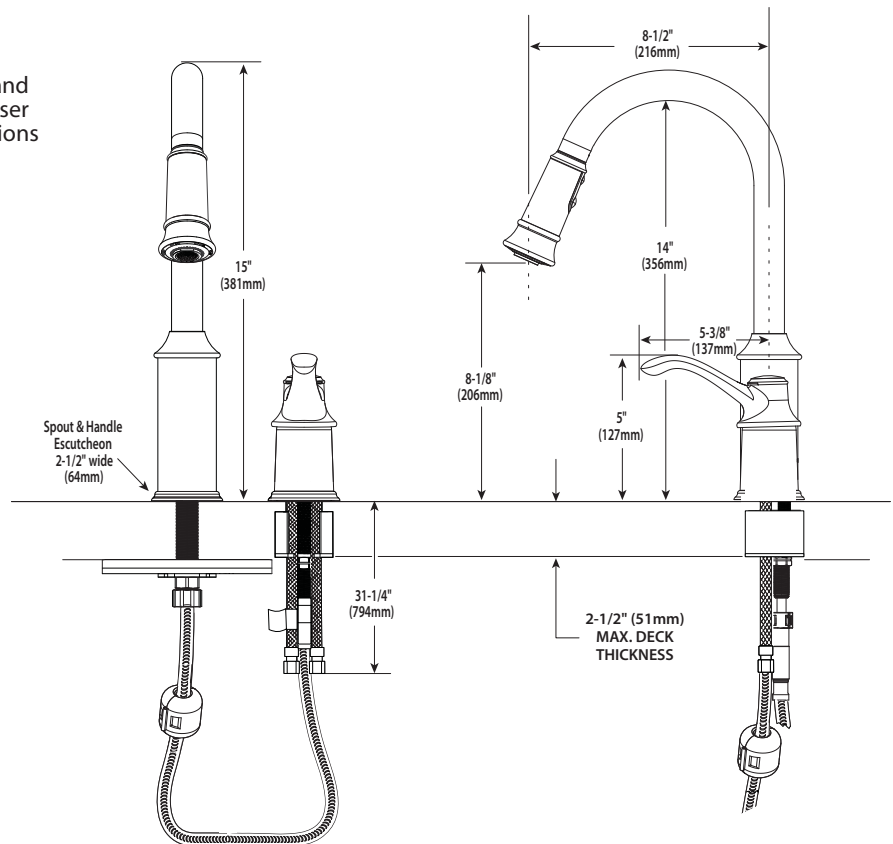

OPERATION

- Temperature controlled by 100° arc of handle travel
- When filling a vessel outside of the sink, the pause feature conveniently stops the flow of water as the wand passes over the countertop
- Convenient single-button actuation provides flexibility to switch from stream to spray mode

Models: CA7590 series

NOTE: DESIGNED TO INSTALL
THRU 2 HOLES 1-1/4" (32mm) MIN. DIA.

CRITICAL DIMENSIONS

(DO NOT SCALE)

Buy it for looks. Buy it for life.®

Specifications

FAUCET DESCRIPTION

- Metal construction with various finishes identified by suffix
- High arc spout provides the height and reach to fill or clean large pots while the pulldown feature provides the infinite maneuverability for cleaning or rinsing
- Hydrolock® quick connect system
- Pulldown spray with 68" braided hose
- Flexible supplies with 3/8" compression fittings

Models: CA7590 series

NOTE: DESIGNED TO INSTALL
THRU 2 HOLES 1-1/4" (32mm) MIN. DIA.

CRITICAL DIMENSIONS

(DO NOT SCALE)