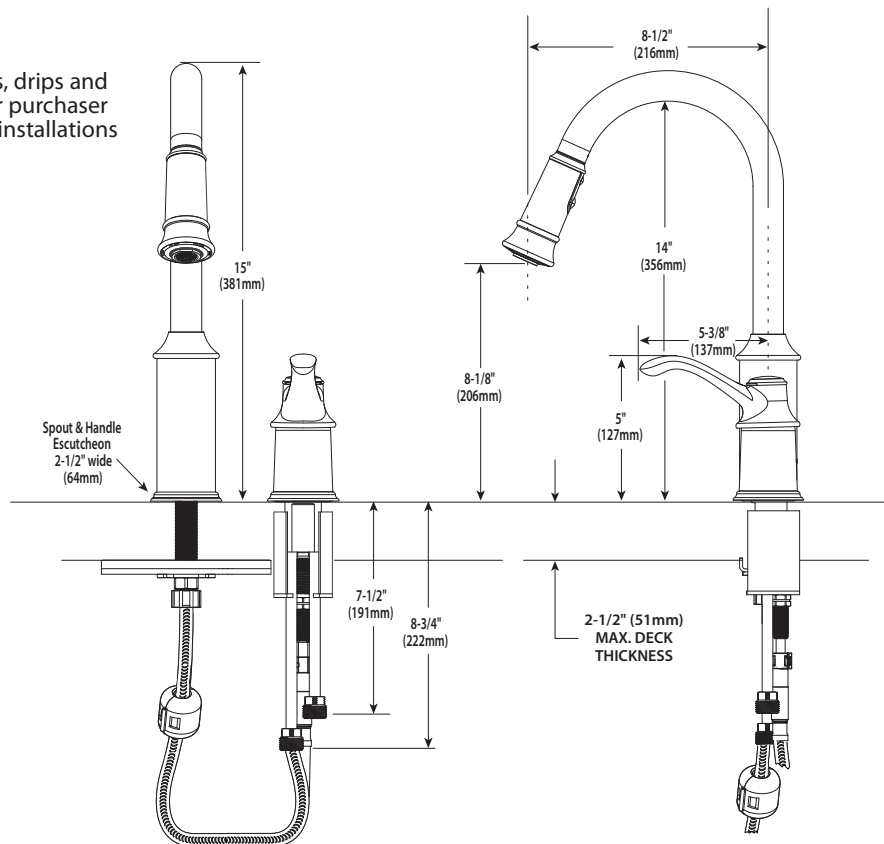

Models: CA7590 series

NOTE: DESIGNED TO INSTALL
THRU 2 HOLES 1-1/4" (32mm) MIN. DIA.

CRITICAL DIMENSIONS

(DO NOT SCALE)

Buy it for looks. Buy it for life.®

Specifications

FAUCET DESCRIPTION

- Metal construction with various finishes identified by suffix
- High arc spout provides the height and reach to fill or clean large pots while the pulldown feature provides the infinite maneuverability for cleaning or rinsing
- Hydrolock® quick connect system
- Pulldown spray with 68" braided hose
- Flexible supplies with 3/8" compression fittings

OPERATION

- Temperature controlled by 100° arc of handle travel
- When filling a vessel outside of the sink, the pause feature conveniently stops the flow of water as the wand passes over the countertop
- Convenient single-button actuation provides flexibility to switch from stream to spray mode

FLOW

- Flow is limited to 2.2 gpm (8.3 L/min) at 60 psi

CARTRIDGE

- 1255™ Duralast™ cartridge

STANDARDS

- Third party certified to ASME A112.18.1/CSA B-125.1 and all applicable requirements therein including NSF61/9
- Contains no more than 0.25% weighted average lead content
- Complies with California Proposition 65 and with the Federal Safe Drinking Water Act
- The backflow protection system in this device consists of two independently operating check valves, a primary and a secondary which prevent backflow.
- **ADA**  for lever handle

Models: CA7590 series

NOTE: DESIGNED TO INSTALL
THRU 2 HOLES 1-1/4" (32mm) MIN. DIA.

CRITICAL DIMENSIONS

(DO NOT SCALE)