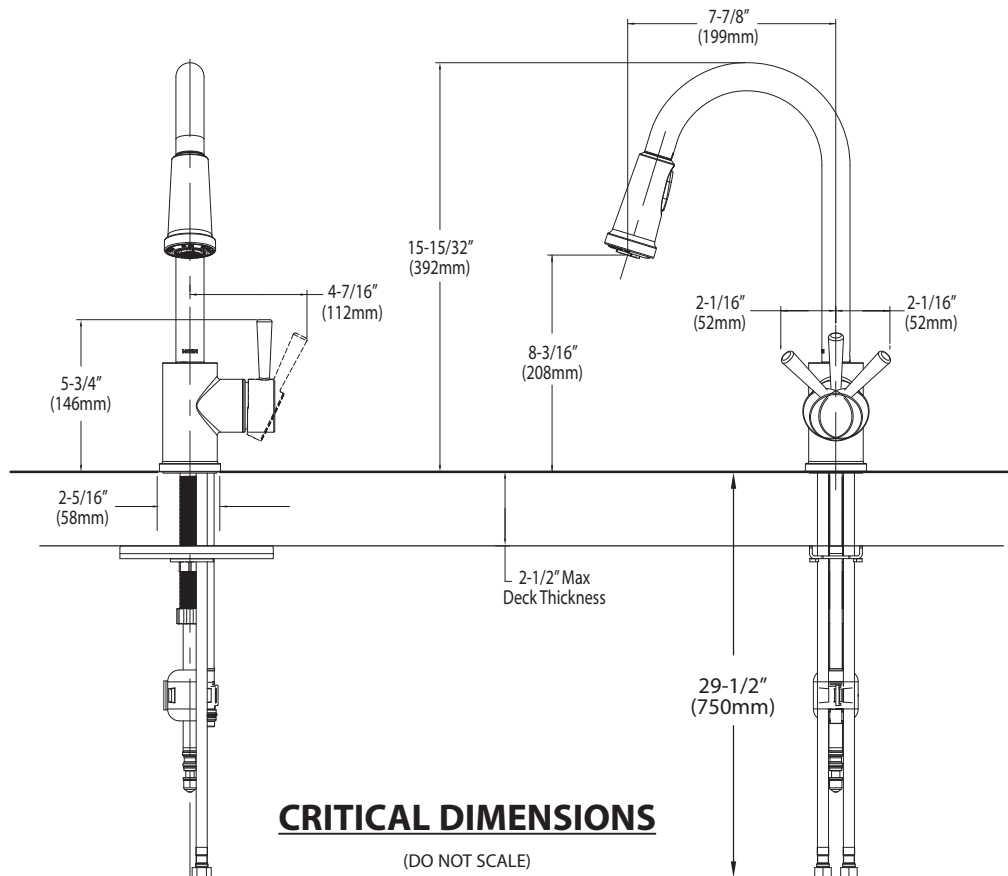

Buy it for looks. Buy it for life.®

There is more than 1 version of this model.
Page down to identify the version you have.

FAUCET DESCRIPTION

- Metal construction with various finishes identified by suffix
- Hydrolock® quick connect installation
- Pullout spray with 68" braided hose
- Flexible supply lines with 3/8" compression fittings
- High arc spout provides height and reach to fill or clean large pots while pull out wand provides the maneuverability for cleaning or rinsing
- 360° rotating spout provides ability to install handle on either side

- Metal construction with various finishes identified by suffix
- Hydrolock® quick connect installation
- Pullout spray with 68" braided hose
- Flexible supply lines with 3/8" compression fittings
- High arc spout provides height and reach to fill or clean large pots while pull out wand provides the maneuverability for cleaning or rinsing
- 360° rotating spout provides ability to install handle on either side

FLOW

- Flow is limited to 2.2. gpm (8.3 L/min) at 60 psi

CARTRIDGE

- Ceramic cartridge design
- Non-metallic, non-ferrous and ceramic materials

STANDARDS

- Third party certified to ASME A112.18.1/CSA B125.1, NSF 61/9 and all applicable requirements referenced therein
- Complies with California Proposition 65 and with the Federal Safe Drinking Water Act
- The backflow protection system in the device consists of two independently operating check valves, a primary and a secondary which prevent backflow

Models: 7175 series

NOTE: THIS FAUCET IS DESIGNED TO BE INSTALLED
THRU 1 HOLE, 1-1/2" (38mm) DIA.

TO ORDER PARTS CALL: 1-800-BUY-MOEN

www.moen.com