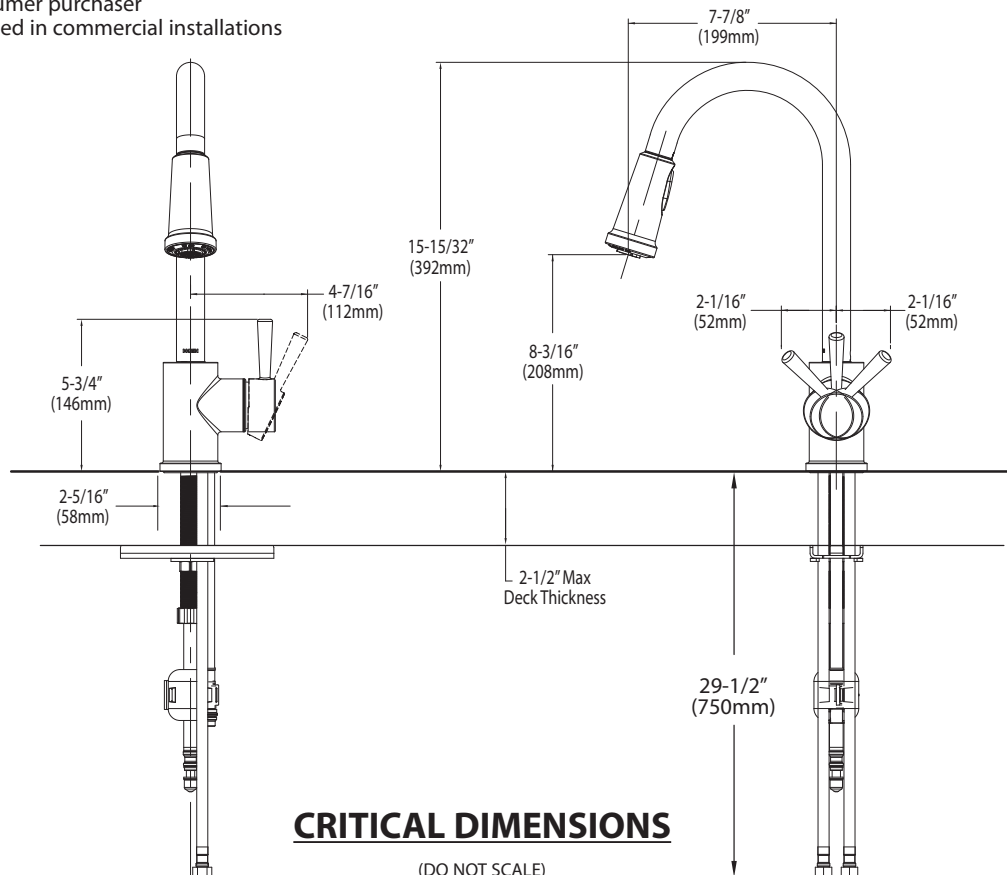

Buy it for looks. Buy it for life.®

There is more than 1 version of this model.
Page down to identify the version you have.

FAUCET DESCRIPTION

- Metal construction with various finishes identified by suffix
- Hydrolock® quick connect installation
- Pullout spray with 68" braided hose
- Flexible supply lines with 3/8" compression fittings
- High arc spout provides height and reach to fill or clean large pots while pull out wand provides the maneuverability for cleaning or rinsing
- 360° rotating spout provides ability to install handle on either side

OPERATION

- Lever style handle
- Temperature controlled by 100° arc of handle travel
- Operates with less than 5 lbs. of force
- Operates in stream or spray mode in the pullout or retracted position
- When filling a vessel outside the sink, the pause feature conveniently stops the flow of water as the wand passes over the counter top

Models: CA7175 series

NOTE: THIS FAUCET IS DESIGNED TO BE INSTALLED THRU 1 HOLE, 1-1/2" (38mm) DIA. (OPTIONAL 3-HOLE ESCUTCHEON 141002 AVAILABLE)

Buy it for looks. Buy it for life.®

Specifications

FAUCET DESCRIPTION

- Metal construction with various finishes identified by suffix
- Hydrolock® quick connect installation
- Pullout spray with 68" braided hose
- Flexible supply lines with 3/8" compression fittings
- High arc spout provides height and reach to fill or clean large pots while pull out wand provides the maneuverability for cleaning or rinsing
- 360° rotating spout provides ability to install handle on either side