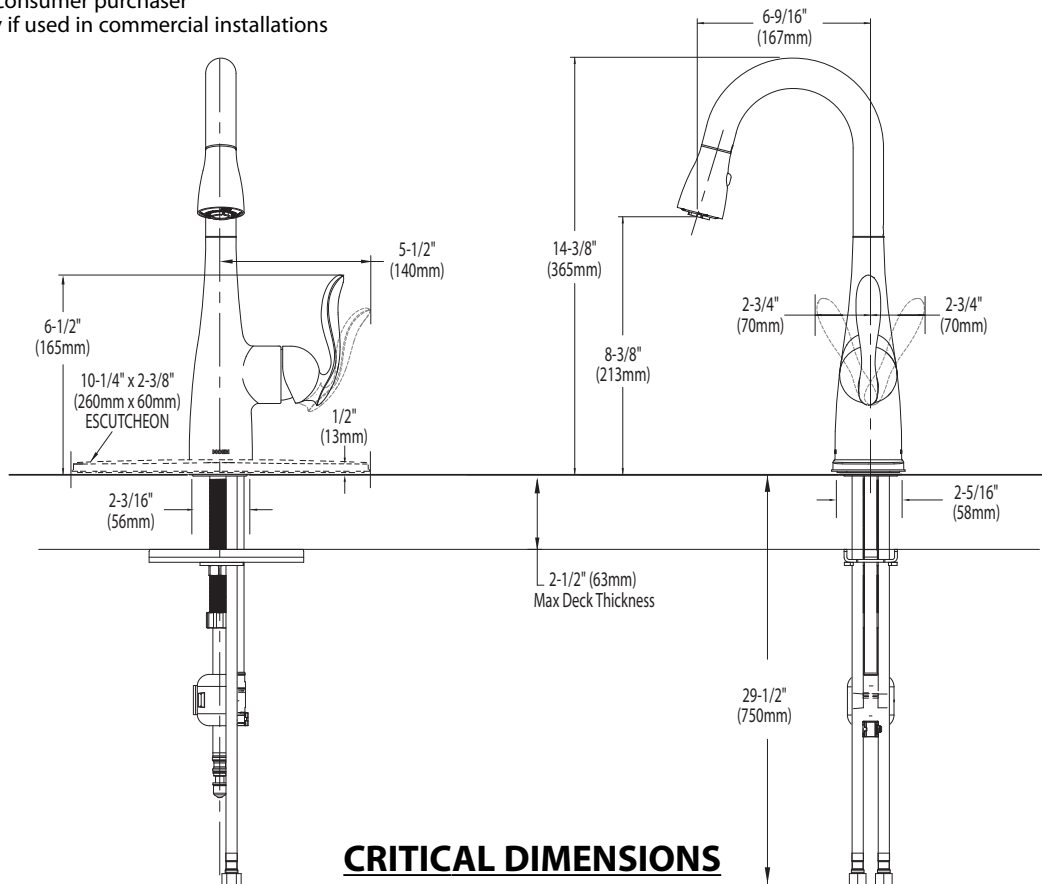

Buy it for looks. Buy it for life.®

Specifications

FAUCET DESCRIPTION

- Metal construction with various finishes identified by suffix
- Hydrolock® quick connect installation
- Pullout spray with 68" braided hose
- Flexible supply lines with 3/8" compression fittings
- High arc spout provides the perfect height and reach for prep sinks while the pulldown feature provides infinite maneuverability for food preparation tasks
- 360° rotating spout provides ability to install handle on either side

OPERATION

- Lever style handle
- Temperature controlled by 100° arc of handle travel
- Operates with less than 5 lbs. of force
- Operates in stream or spray mode in the pullout or retracted position
- When filling a vessel outside the sink, the pause feature conveniently stops the flow of water as the wand passes over the counter top

FLOW

- Flow is limited to 2.2. gpm (8.3 L/min) at 60 psi

CARTRIDGE

- 1255™ Duralast™ cartridge for Single-Handle Faucets

STANDARDS

- Third party certified to ASME A112.18.1/CSA B125.1 and all applicable requirements referenced therein including NSF 61/9
- Contains no more than 0.25% weighted average lead content
- Complies with California Proposition 65 and with the Federal Safe Drinking Water Act
- The backflow protection system in the device consists of two independently operating check valves, a primary and a secondary which prevent backflow

Models: CA5995 series

NOTE: THIS FAUCET IS DESIGNED TO BE INSTALLED THRU 1 OR 3 HOLES, 1-1/2" (38mm) MIN. DIA.

CRITICAL DIMENSIONS

(DO NOT SCALE)

TO ORDER PARTS CALL: 1-800-BUY-MOEN

www.moen.com