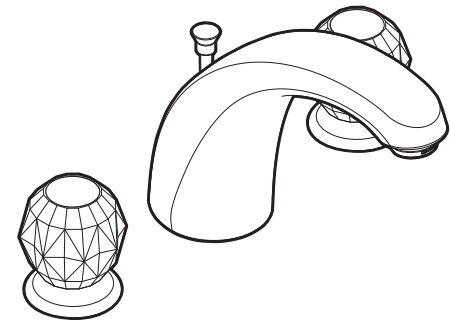

Buy it for looks. Buy it for life.®

Specifications

DESCRIPTION

- Hydrolock® quick connect system
- Metal construction with various finishes identified by suffix
- 1/2" IPS shanks
- Designed to be installed on 8" to 16" centers

OPERATION

- Acrylic knob style handles.
- Rotate either handle in a counterclockwise manner to open and clockwise to close

FLOW

- Flow is limited to 1.5 gpm max (5.7L/min) at 60 psi, for products made before October 2008 flow is limited to 2.2 gpm max (8.3 L/min)

CARTRIDGE

- 1224 cartridge design
- Nonmetallic and stainless steel material

STANDARDS

- Third party certified WaterSense,® CSA B-125.1, ASME A112.18.1 and all applicable requirements referenced therein including NSF61/9
- Contains no more than 0.25% weighted average lead content
- Complies with California Proposition 65 and with the Federal Safe Drinking Water Act

WARRANTY

- Lifetime limited warranty against leaks, drips and finish defects to the original consumer purchaser
- 5 year warranty if used in commercial installations

CHATEAU®

Two-Handle Widespread Lavatory Faucet

With Metal Waste Assembly

Model: CA4962 series

With 50/50 Waste Assembly

Bulk Pack (6 per carton)

Model: CA64962 series

NOTE: SPOUT INSTALLS THROUGH 1" MIN. DIA. HOLE. VALVES INSTALL THROUGH 1-1/8" MIN. DIA. HOLE