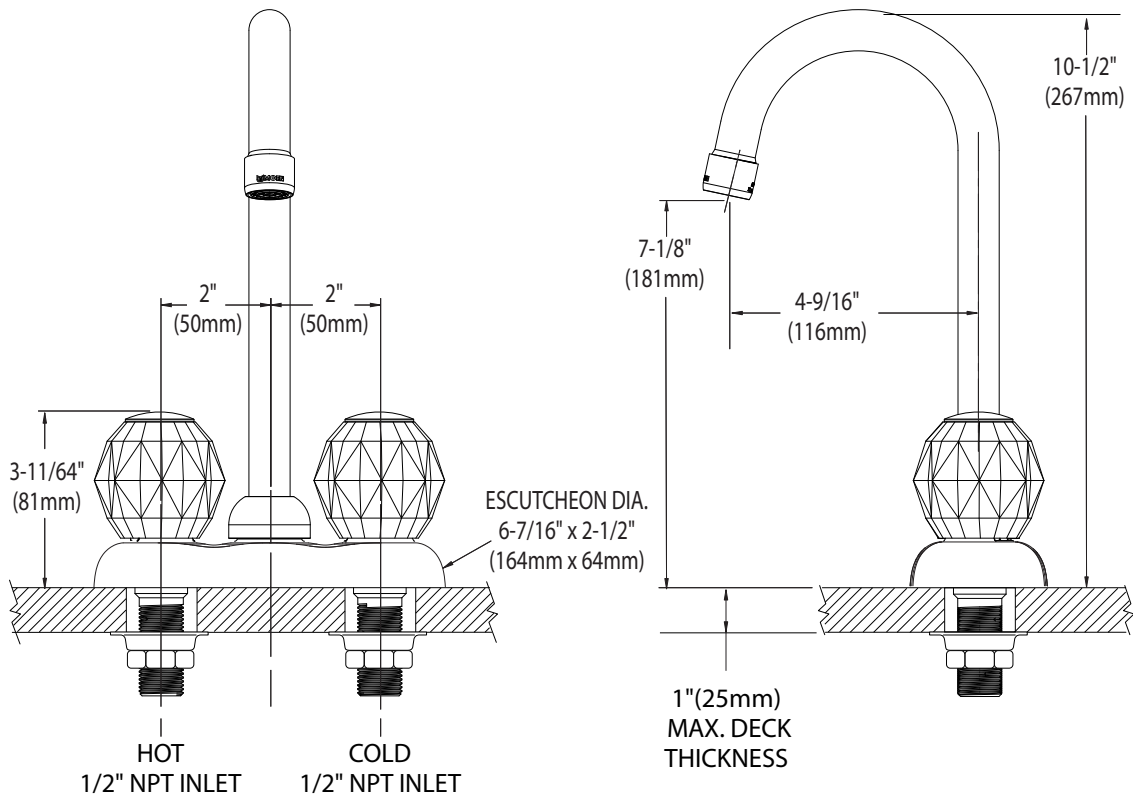

Buy it for looks. Buy it for life.®

Specifications

FAUCET DESCRIPTION

- Metal construction with chrome plated finish
- Inlet shanks will accept 3/8" ball nose connections

OPERATION

- Knob style handles with hot and cold color indicators
- Rotate either handle counterclockwise to open and clockwise to close

FLOW

- Aerator is limited to 2.2 gpm max (8.3 L/min)

CARTRIDGE

- 1224 cartridge design
- Nonmetallic and stainless steel material

STANDARDS

- Third party certified to CSA B-125.1, ASME A112.18.1, NSF61/9 and all applicable requirements referenced therein
- Contains no more than 0.25% weighted average lead content
- Complies with California Proposition 65 and with the Federal Safe Drinking Water Act

NOTE: Designed to be installed through
2 - 1" min. dia. holes 4" on center

CRITICAL DIMENSIONS

(DO NOT SCALE)