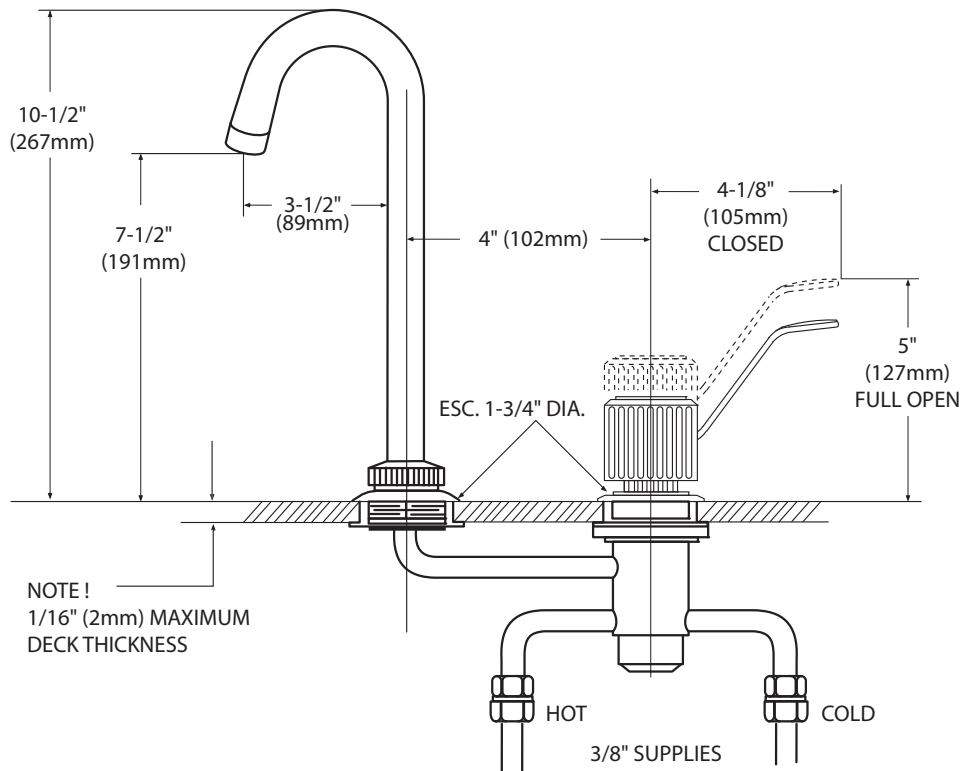

Buy it for looks. Buy it for life.®

Specifications

FAUCET DESCRIPTION

- Chrome plated metal construction
- Supplied with goose neck spout
- Inlet shanks will accept 3/8" ball nose connections

OPERATION

- Lever style handle
- Pull-on/Push-off
- Operates with less than 5 lbs. of force

FLOW

- Aerator is limited to 2.2 gpm max (8.3 L/min)

CARTRIDGE

- 1225 cartridge design
- Nonmetallic/nonferrous and stainless steel material

STANDARDS

- Third party certified by to: CSA B-125.1, ASME A112.18.1 and all applicable requirements referenced therein including NSF61/9
- Contains no more than 0.25% weighted average lead content
- Complies with California Proposition 65 and with the Federal Safe Drinking Water Act
- **ADA**  for lever handle

Model: CA4901

NOTE: DESIGNED TO INSTALL THRU 2 HOLES 1-1/4" (32mm) MIN. DIA. AND 4" (102mm) ON CENTER

NOTE: THIS FAUCET IS DESIGNED TO BE INSTALLED ON STAINLESS STEEL BAR SINKS

CRITICAL DIMENSIONS

(DO NOT SCALE)