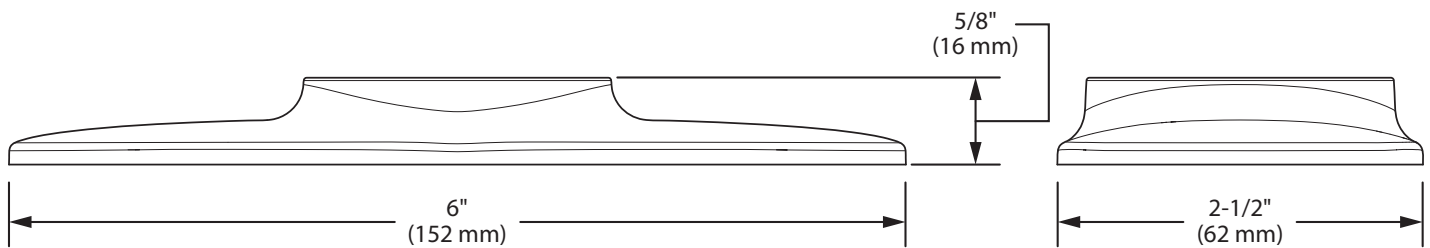

**DESCRIPTION**

- Chrome plated zinc
- Deck plate to be used with 9417, 9419, 9480, and 9482 series

**WARRANTY**

- Warranted for 5 years against material or manufacturing defects

**Deck Plate**

**Models:** 99559 series

**CRITICAL DIMENSIONS**

(DO NOT SCALE)