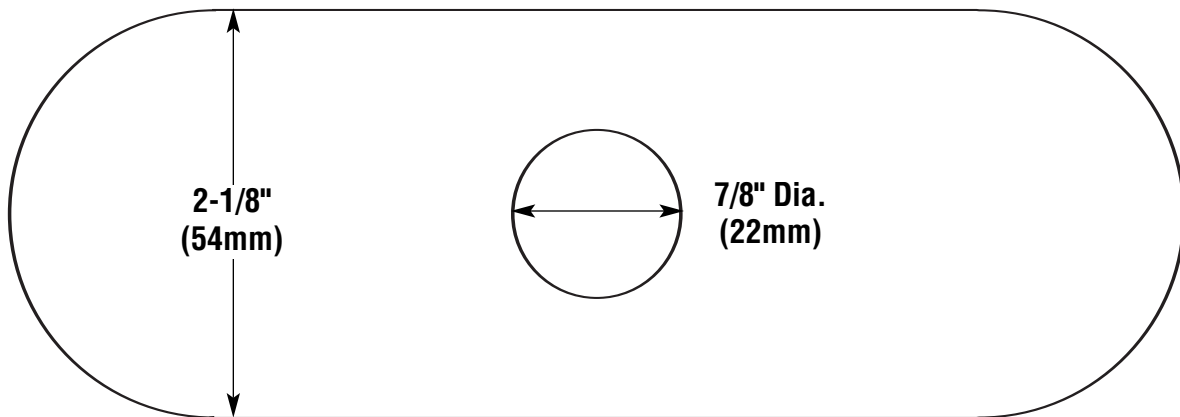

DESCRIPTION

- Chrome plated brass
- Deck plate to be used with 8884 metering faucet

WARRANTY

- Warranted for 5 years against material or manufacturing defects

Deck Plate

Model: 99457

Top View

Front View

CRITICAL DIMENSIONS

(DO NOT SCALE)