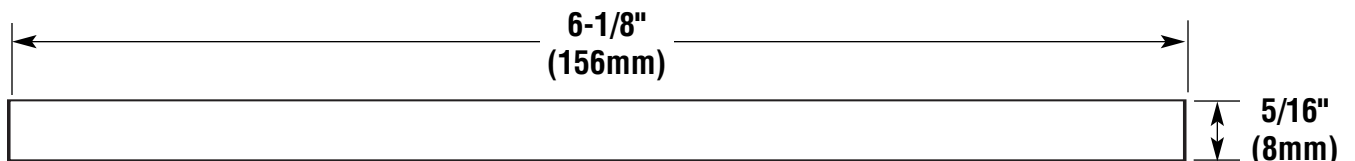

DESCRIPTION

- Chrome plated brass
- Deck plate to be used with 8884 metering faucet

WARRANTY

- Warranted for 5 years against material or manufacturing defects

Deck Plate

Model: 99457

Top View

Front View

CRITICAL DIMENSIONS

(DO NOT SCALE)