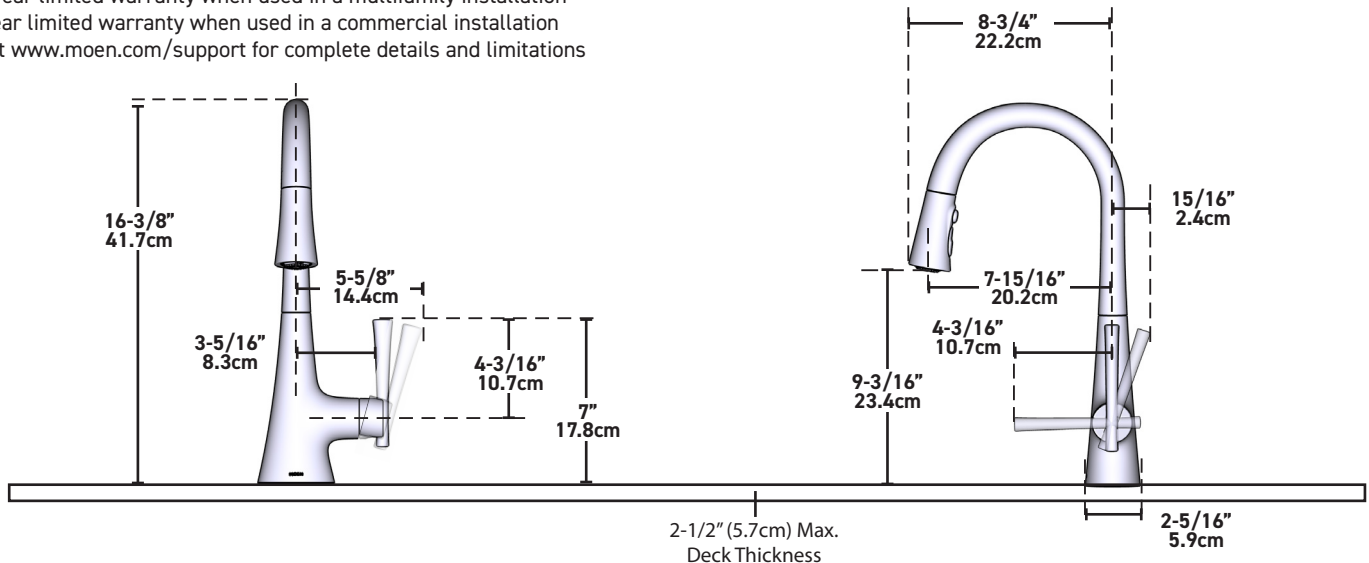

Kurv™

Single Handle High Arc Pulldown Kitchen Faucet

MODELS: 9126 SERIES

NOTE:

THIS FAUCET IS DESIGNED TO BE INSTALLED THROUGH 1 OR 3 HOLES, 1-1/2" (38mm) MIN. DIA.

CRITICAL DIMENSIONS DO NOT SCALE