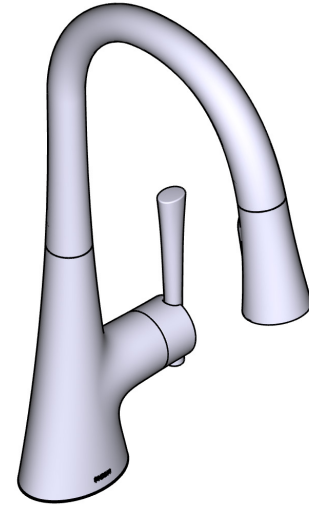

DESCRIPTION

- Metal Wand
- Power Boost™ Spray Technology provides boosted water performance with the push of a button
- Reflex™ pulldown system offers smooth operation, easy movement and secure docking
- Metal construction with various finishes identified by suffix
- Duralock™ quick connect system
- Pulldown spray with 68" braided hose
- Flexible supply lines with 3/8" compression fittings
- High arc spout provides height and reach to fill or clean large pots while pulldown wand provides the maneuverability for cleaning or rinsing
- 360° rotating spout

OPERATION

- Lever style handle
- Operates with less than 5 lbs. of force
- Operates in stream or spray mode in the docked or retracted position
- Temperature controlled by 100° arc of handle travel
- Four function spray wand:
Stream, Spray, Boosted Stream and Boosted Spray

FLOW

- Flow is limited to 1.5 gpm (5.7 L/min) at 60 psi

CARTRIDGE

- 1255™ Duralast™ cartridge for Single-Handle Faucets
- Engineered polymers, non-ferrous and stainless steel materials

STANDARDS

- Third party certified to IAPMO Green, ASME A112.18.1/CSA B-125.1 and all applicable requirements referenced therein including NSF 61/9 & 372
- Meets CalGreen and Georgia SB370 requirements
- Complies with California Proposition 65 and with the Federal Safe Drinking Water Act
- ADA for lever handle
- The backflow protection system in this device consists of two independently operating check valves, a primary and a secondary which prevent backflow

Kurv™

Single Handle High Arc Pulldown Kitchen Faucet

MODELS: 9126 SERIES

NOTE:

THIS FAUCET IS DESIGNED TO BE INSTALLED THROUGH 1 OR 3 HOLES, 1-1/2" (38mm) MIN. DIA.

CRITICAL DIMENSIONS DO NOT SCALE