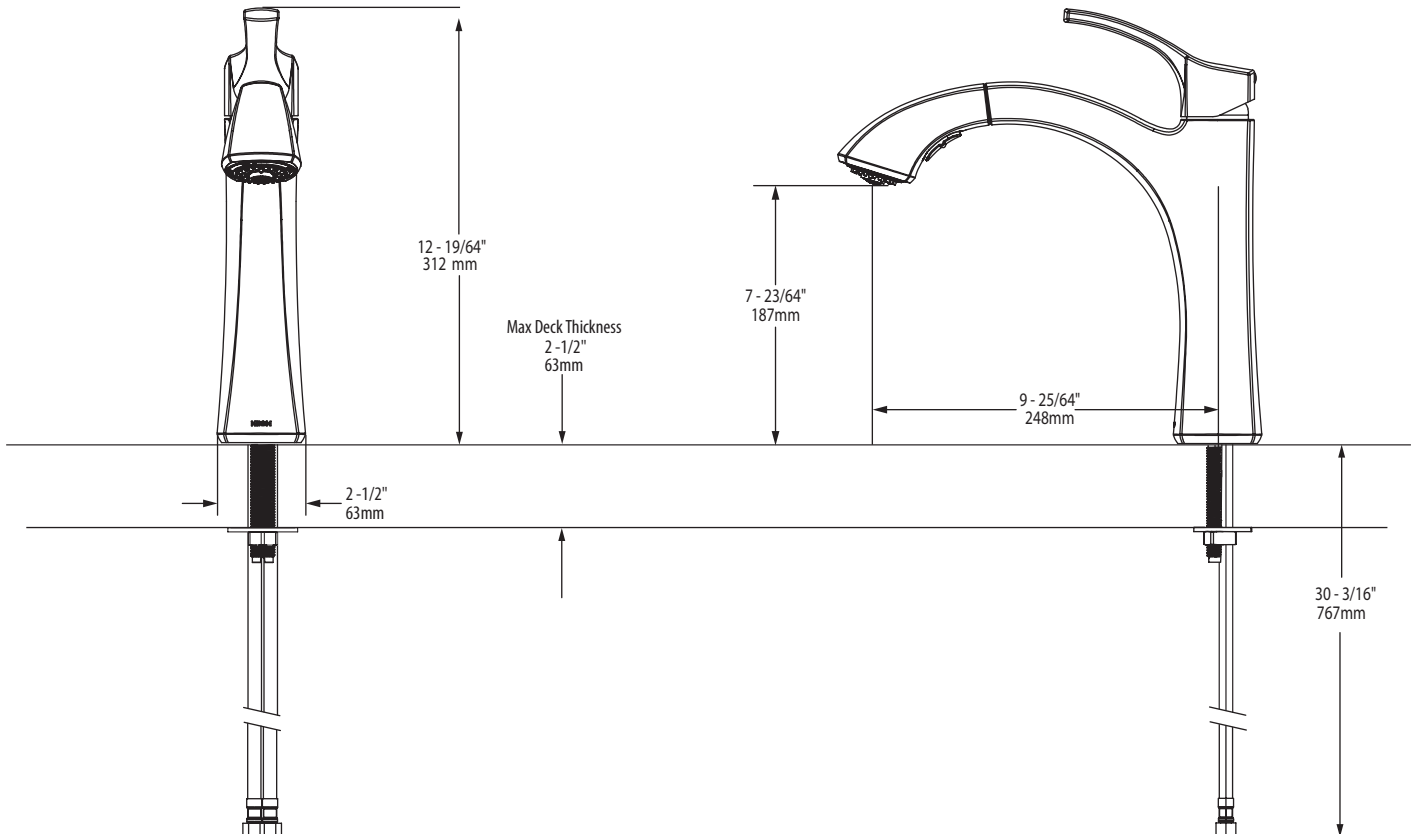

## VOSS™ Single Handle Pullout Kitchen Faucet

**Model:** 9125 series

**NOTE:** THIS FAUCET IS DESIGNED TO BE  
INSTALLED THROUGH 1 HOLE, 1-1/2"  
(38mm) MIN. DIA.