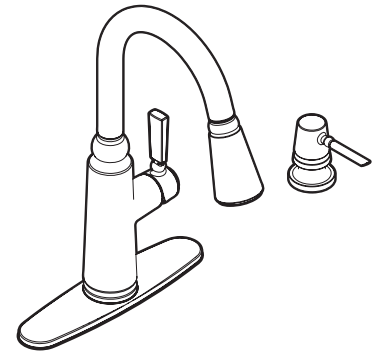

DESCRIPTION

- Reflex™ pulldown system offers smooth operation, easy movement and secure docking
- Metal construction with Spot Resist™ finish
- Duralock™ quick connect installation
- Power Boost™ Technology provides boosted water performance with the push of a button
- Pulldown spray with 68" braided hose
- 3/8" compression connections will accept standard ball nose connection for 3/8" tubing

OPERATION

- Lever style handle
- Operates with less than 5 lbs. of force
- Operates in stream or spray mode in the pulldown or retracted position

FLOW

- Flow is limited to 1.5 gpm (5.7 L/min) at 60 psi

CARTRIDGE

- 1255™ Duralast™ cartridge for Single-Handle Faucets
- Engineered polymers, non-ferrous and stainless steel materials

STANDARDS

- Third party certified to IAPMO Green, ASME A112.18.1/CSA B-125.1 and all applicable requirements referenced therein including NSF 61/9 & 372
- Meets CalGreen and Georgia SB370 requirements
- Complies with California Proposition 65 and with the Federal Safe Drinking Water Act
- ADA ♿ for lever handle
- The backflow protection system in this device consists of two independently operating check valves, a primary and a secondary which prevent backflow

Coretta™
Single-Handle High Arc
Pull Down Kitchen Faucet

Models: 87997 series

NOTE: THIS FAUCET IS DESIGNED TO BE INSTALLED THROUGH 1, 2, 3 AND 4 HOLE, 1-1/2" (38mm) MIN. DIA. (1 HOLE FOR SOAP DISPENSER)