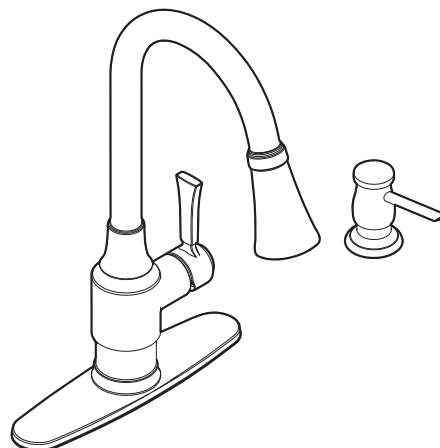

DESCRIPTION

- Reflex™ pulldown system offers smooth operation, easy movement and secure docking
- Metal construction with various finishes identified by suffix
- Duralock® quick connect installation
- PowerBoost Spray
- Flexible supply lines with 3/8" CC fittings connect directly to supply stop
- High arc spout provides height and reach to fill or clean large pots while pull out wand provides the maneuverability for cleaning or rinsing
- 360° rotating spout

- Flow is limited to 1.5 gpm (5.7 L/min) at 60 psi

CARTRIDGE

- 1255™ Duralast™ cartridge for Single-Handle Faucets

STANDARDS

- Third party certified to IAPMO Green, ASME A112.18.1/CSA B125.1 and all applicable requirements referenced therein including NSF 61/9 & 372
- Meets CalGreen and Georgia SB370 requirements
- Complies with California Proposition 65 and with the Federal Safe Drinking Water Act
- The backflow protection system in the device consists of two independently operating check valves, a primary and a secondary which prevent backflow
- ♿ ADA for lever handle

WARRANTY

- Lifetime limited warranty against leaks, drips, and finish defects to the original homeowner

Visit www.moen.com/support for complete details and limitations

Swinden™ Single Handle Pulldown Kitchen Faucet Model: 87922 series

NOTE: THIS FAUCET IS DESIGNED TO BE INSTALLED THROUGH 1, 2, 3 and 4 HOLE, 1-1/2" (38mm) MIN. DIA. (1 HOLE FOR SOAP DISPENSER)