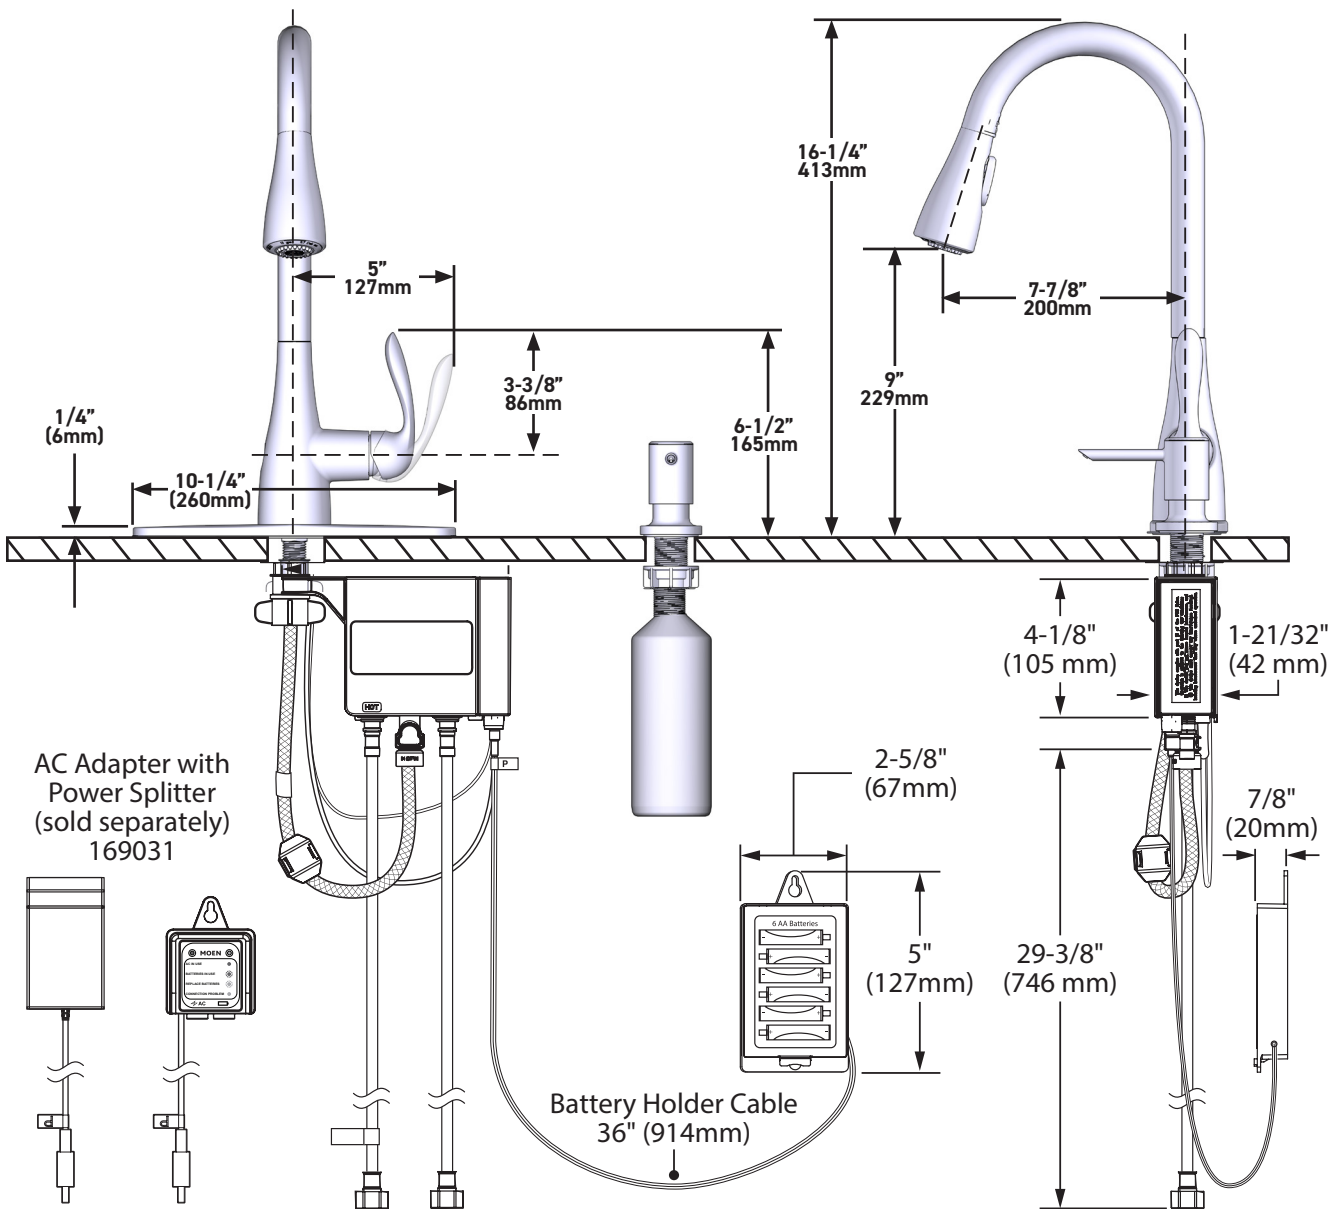

Specifications