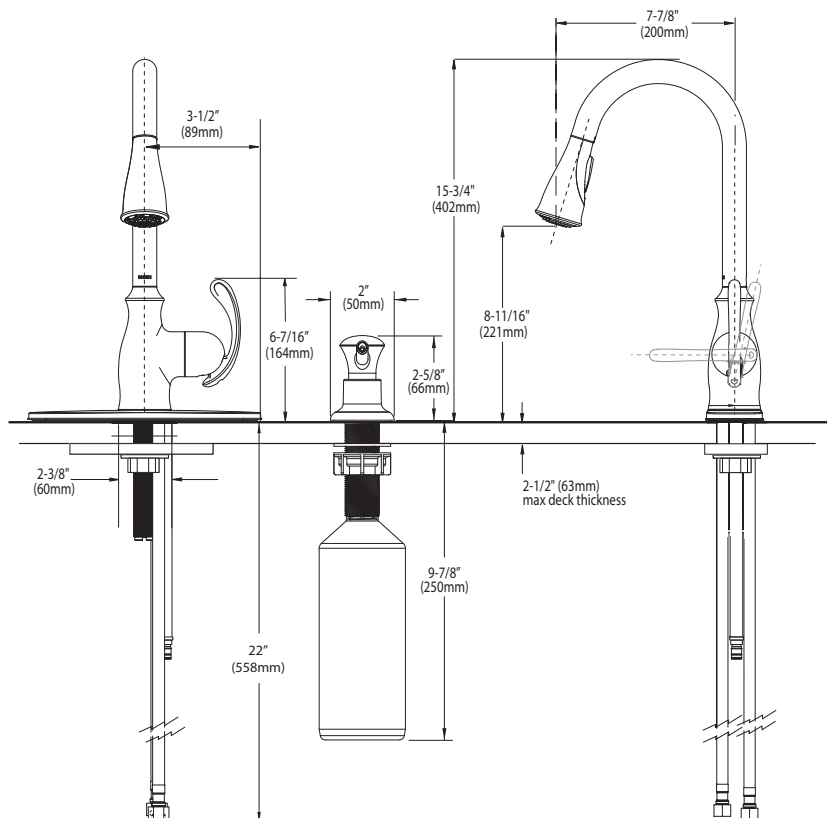

Buy it for looks. Buy it for life.®

Specifications

DESCRIPTION

- Hydrolock® quick connect installation
- Pulldown spray with 68" braided hose
- Flexible supply lines with 3/8" compression fittings connect directly to supply stop
- 360° rotating spout

OPERATION

- Single handle lever
- Operates with less than 5 lbs. of force
- Convenient single button actuation provides flexibility to switch from eco-stream or eco-spray mode to fast fill mode

FLOW

- Flow is limited to 1.5 gpm (5.7 L/min) at 60 psi
- Operates in eco-performance mode by default in aerated and spray stream

CARTRIDGE

- 1255™ Duralast™ cartridge for Single-Handle Faucets

STANDARDS

- Third party certified to IAPMO Green, ASME A112.18.1/CSA B125.1 and all applicable requirements therein including NSF 61/9
- Meets CalGreen and Georgia SB370 requirements
- Contains no more than 0.25% weighted average lead content
- Complies with California Proposition 65 and with the Federal Safe Drinking Water Act
- The backflow protection system in this device consists of two independently operating check valves, a primary and a secondary which prevent backflow

Model: 87910

NOTE: THIS FAUCET IS DESIGNED TO BE INSTALLED THRU 1 HOLE, 1-1/2" (38mm) MIN. DIA.

CRITICAL DIMENSIONS

(DO NOT SCALE)