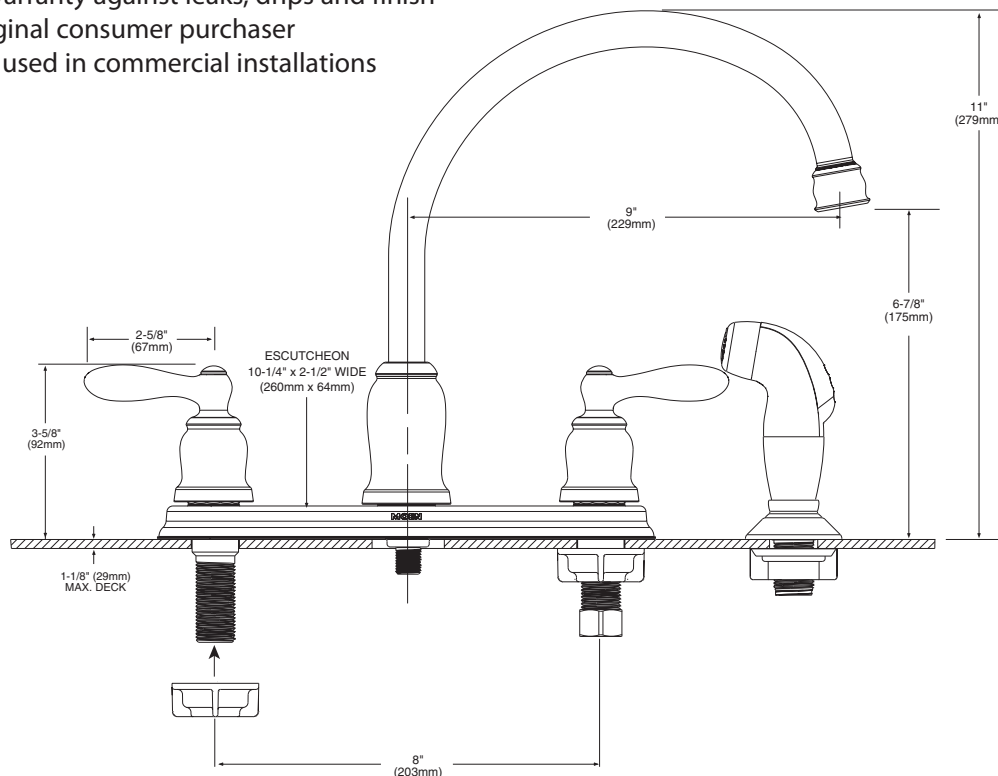

Buy it for looks. Buy it for life.®

Specifications

FAUCET DESCRIPTION

- Chrome, plated metal construction with LifeShine® polished brass accents or LifeShine® stainless finish
- 1/2" IPS connections will accept standard ball nose connection for 3/8" tubing
- Includes hose and Protégé side spray

Models: 87888, 87888CP, 87888SL,
87889 (without side spray)

NOTE: This faucet is designed to be installed through 4 holes 1" Min. Dia.

CRITICAL DIMENSIONS

(DO NOT SCALE)