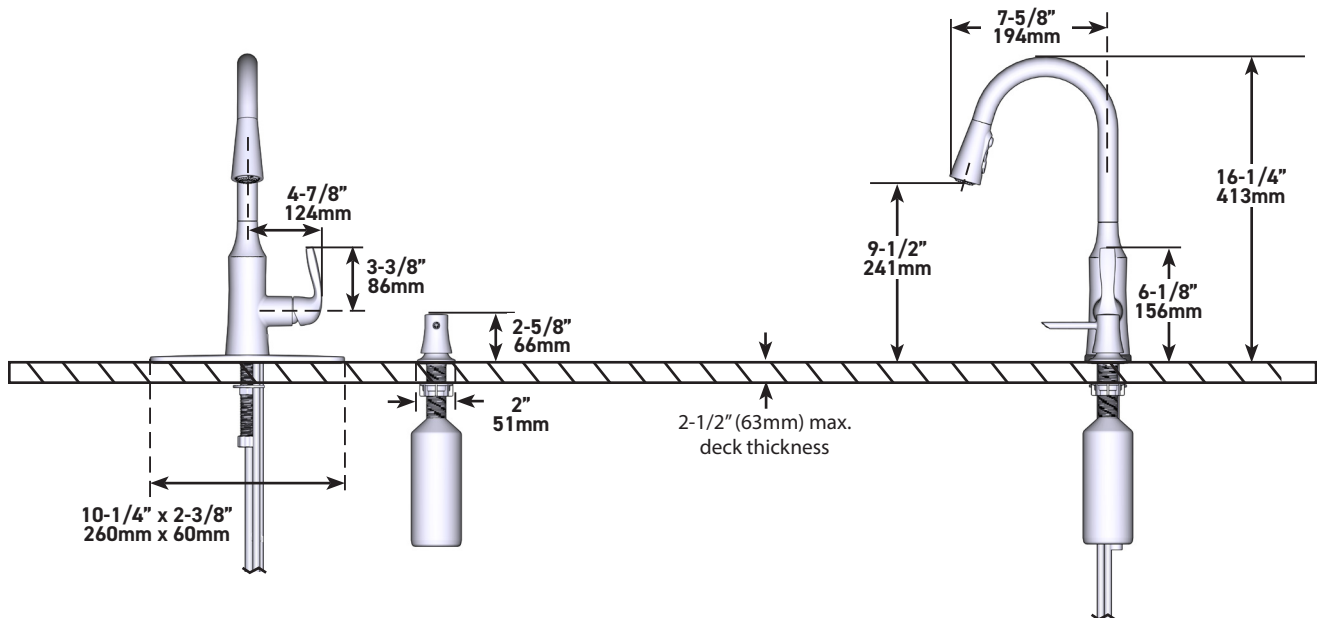

### Cadia™

Single-Handle High Arc Pulldown Kitchen Faucet

**MODELS:** 87869 series

**NOTE: THIS FAUCET IS DESIGNED TO BE INSTALLED THROUGH 1, 2, 3 OR 4 HOLES, 1-1/2" (38mm) MIN. DIA. (1 HOLE FOR SOAP DISPENSER)**

**CRITICAL DIMENSIONS** DO NOT SCALE