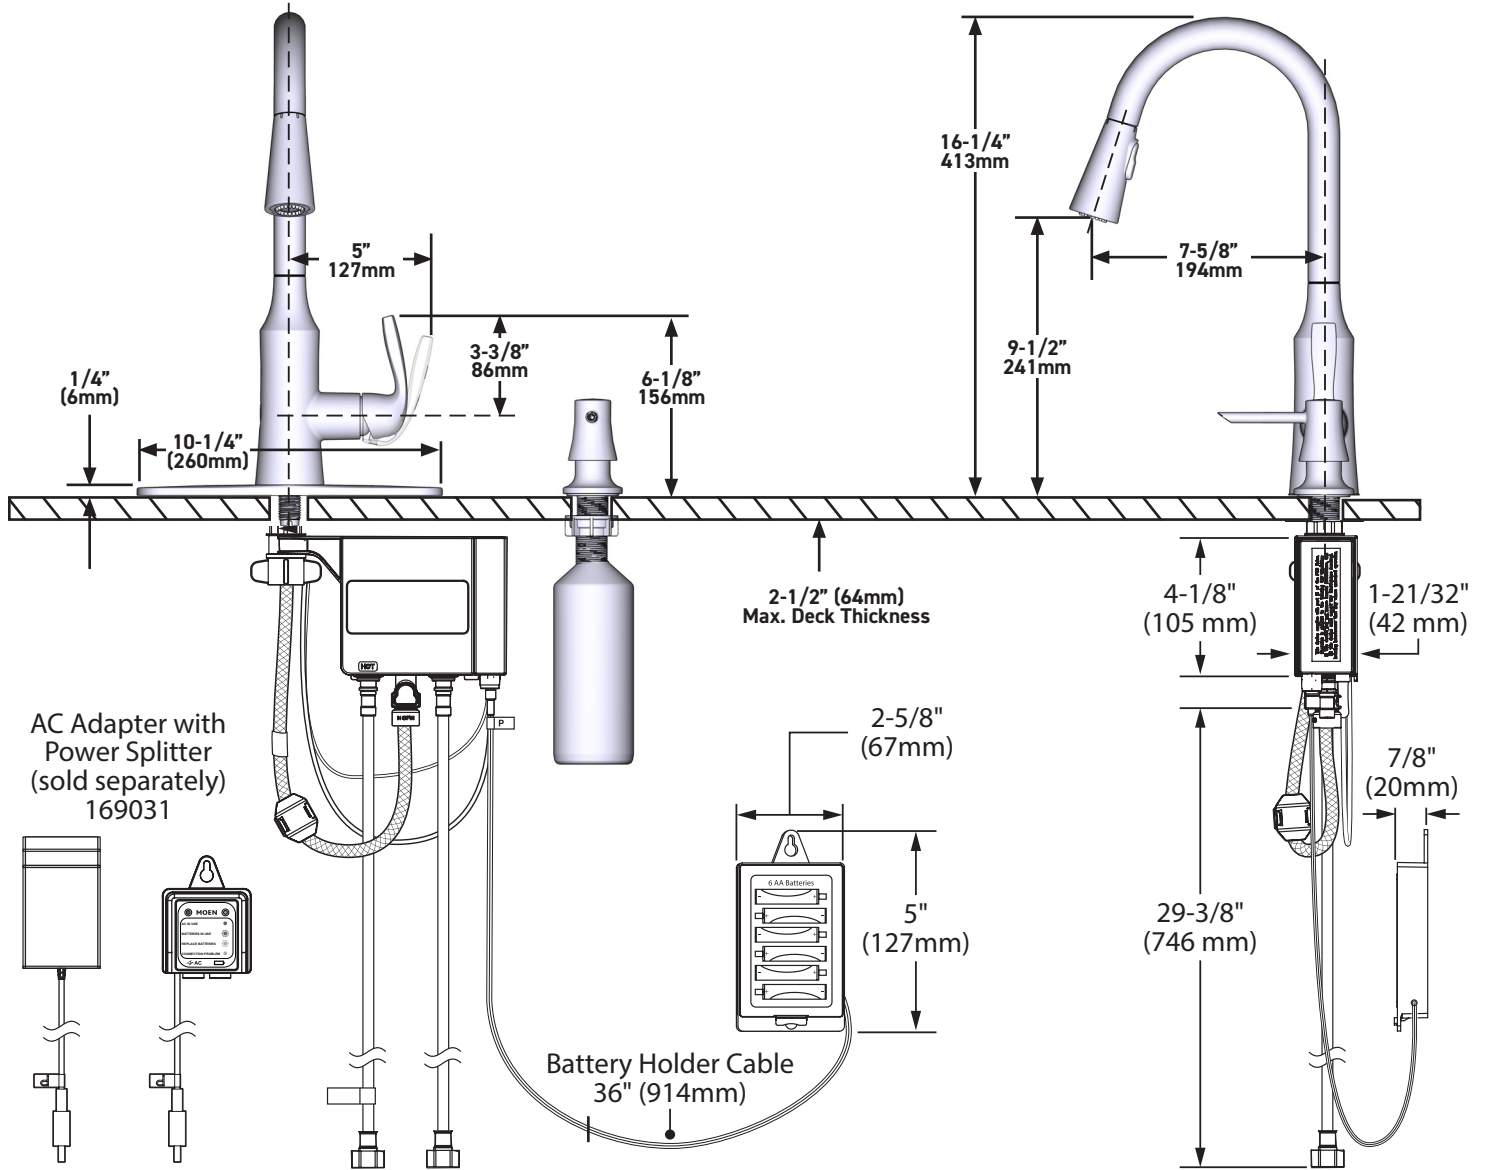

## STANDARDS

- Third party certified to ASME A112.18.1/CSA B125.1 and all applicable requirements referenced therein including NSF 61/9 & 372
- Meets CalGreen and Georgia SB370 requirements
- Complies with California Proposition 65 and with the Federal Safe Drinking Water Act
- The backflow protection system in the device consists of two independently operating check valves, a primary and a secondary which prevent backflow
- ADA for lever handle

## Cadia™ MotionSense Wave™ Single-Handle High Arc Pulldown Kitchen Faucet

**MODELS:** 87869EW SERIES

### NOTE:

**THIS FAUCET IS DESIGNED TO BE INSTALLED THROUGH  
1,2,3 OR 4 HOLES,  
1-1/2" (38mm) MIN. DIA.  
(1 HOLE FOR SOAP DISPENSER)**

**CRITICAL DIMENSIONS** DO NOT SCALE

**CRITICAL DIMENSIONS** DO NOT SCALE