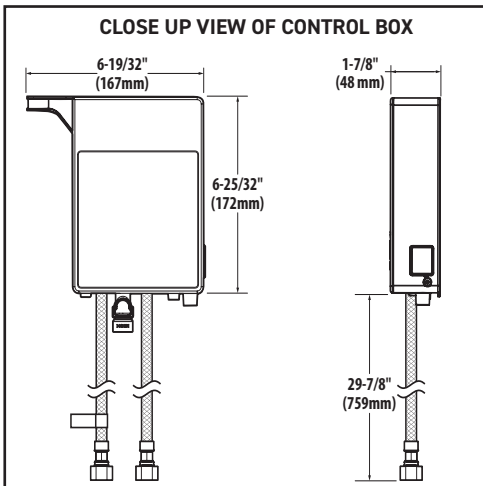

CRITICAL DIMENSIONS DO NOT SCALE