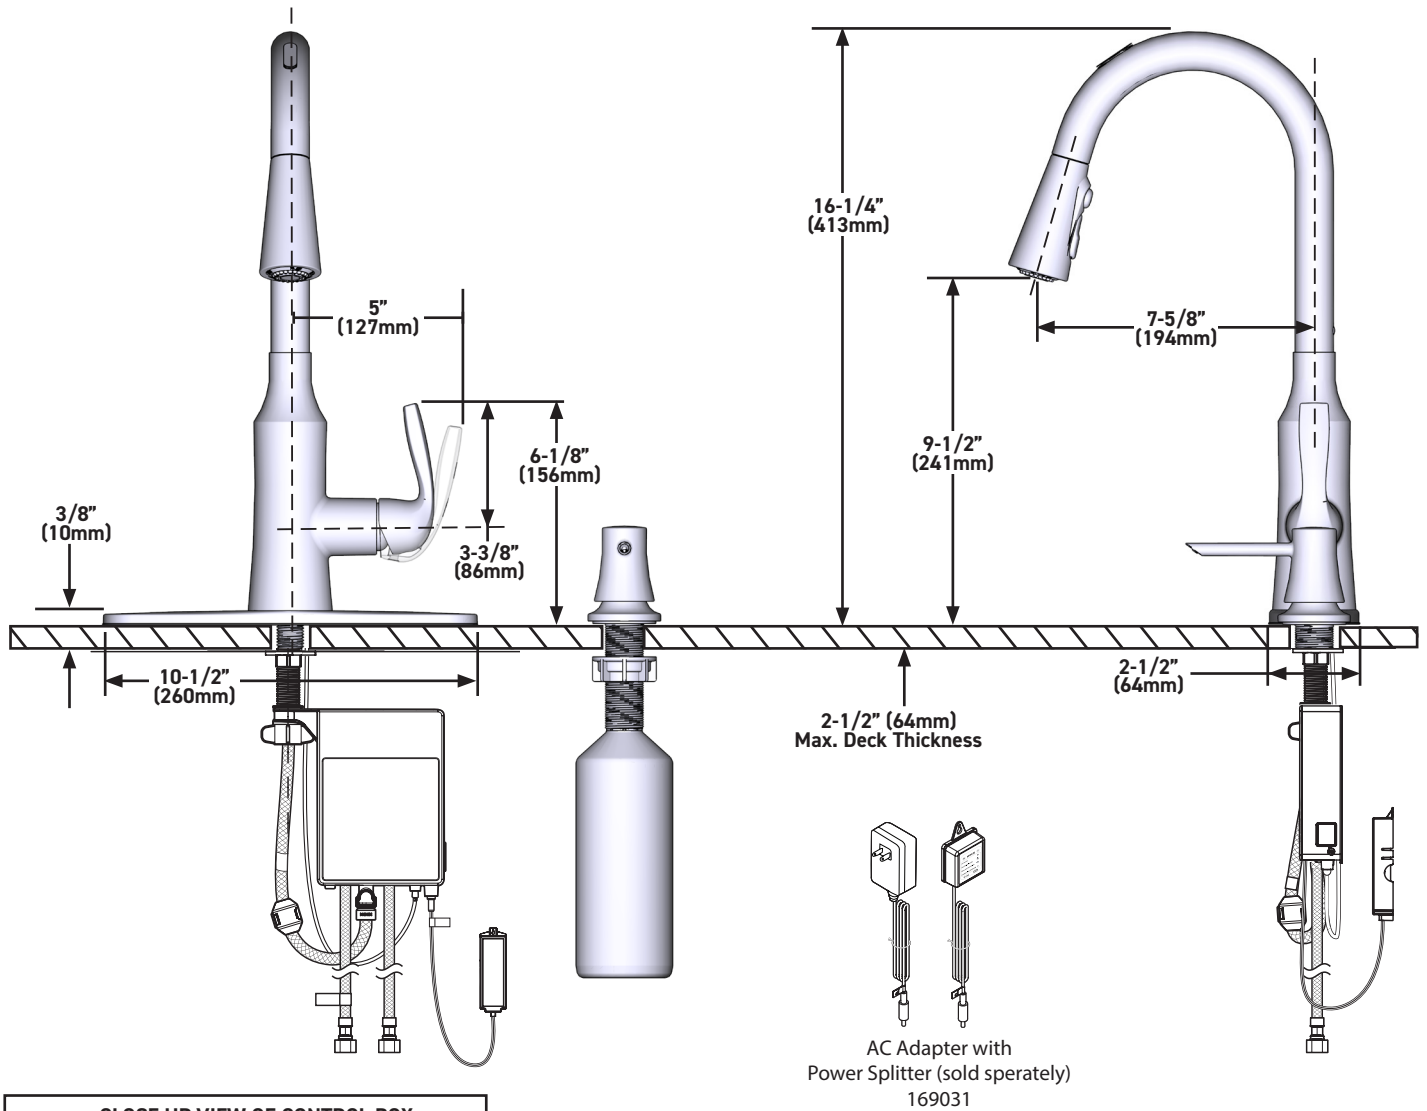

U BY MOEN
SMART FAUCET.

U by Moen Smart Faucet

Cadia™

Single Handle High Arc
Pulldown Kitchen Faucet

MODELS: 87869EV SERIES

NOTE:

THIS FAUCET IS DESIGNED TO BE INSTALLED THROUGH 1, 2, 3 OR 4 HOLES, 1-1/2" (38mm) MIN. DIA. (1 HOLE FOR SOAP DISPENSER)

ADA 

GREEN

CRITICAL DIMENSIONS DO NOT SCALE

CRITICAL DIMENSIONS DO NOT SCALE