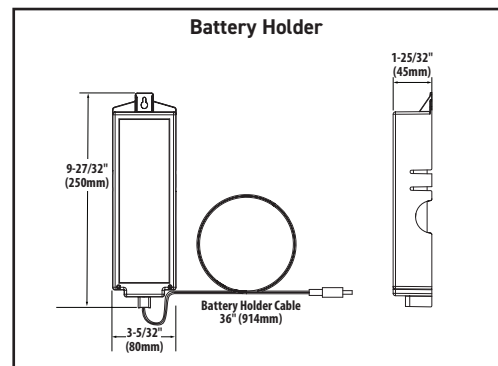

CRITICAL DIMENSIONS DO NOT SCALE